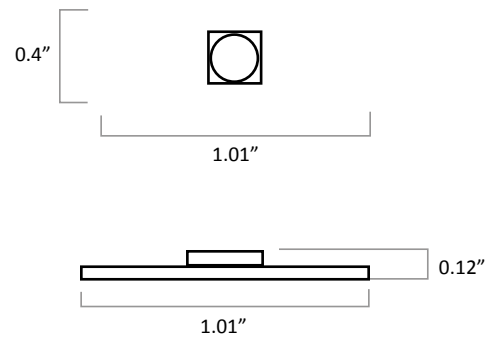

## Specifications:

### LUMOS-101-1L-T3

<b>Dimensions</b>	1.01 x 0.3 Inch Module
<b>Color Temp</b>	Orange / Pink / Purple *Custom Colors Available*
<b>Wattage</b>	0.5W Per Module
<b>Input Voltage</b>	12VDC
<b>View Angle</b>	120°
<b>Qty of Single LED</b>	1 LED Per Module
<b>LED Type</b>	T3
<b>Mounting</b>	Double Side Adhesive Standard
<b>Wire</b>	4 Inch 18G Cable Between Each Module *Custom Wire Lengths Available*