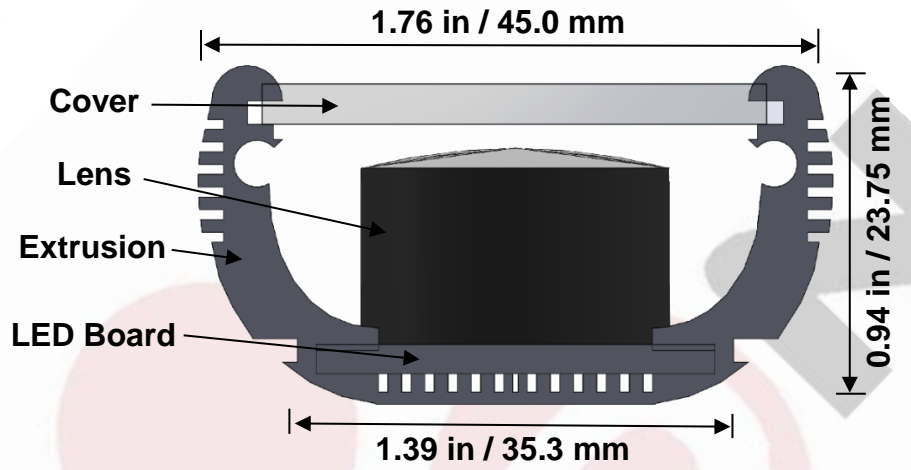

Specifications

Lengths	9 Inch – 4.5 Feet	*Custom Lengths Available
Color Temperature	Warm White / Neutral White / Cool White / Red / Amber / Green / Blue	
Wattage	13.5 Watts	
Lumens	1100 lm	
Input Voltage	CC	
View Angle	10, 30, 45 degrees	
LED Spacing	1.5 Inch Center to Center	
LED Type	LMP1	
IP Rating	Indoor Standard	
Lens	Clear Acrylic Standard	
Housing	Anodized Clear Aluminum Extrusion	* Custom Colors Available (e.g., Gold, Black..)
Mounting	Swivel Bracket Standard	
Leads	2 Foot 18G 2 Cond	*Custom Wire lengths Available

Order Codes

SERIES	LENGTH	COLOR TEMP	#LED / F	VOLTAGE	IP LISTING	LENS	MOUNTING
TRX 175C	9" – 10'	CW cool White NW neutral white WW warm white SCL single color LED	12L LMP1 13.5W/18IN	CC	IN Indoor	CL clear	SV swivel VR velcro MG magnet Custom Mounting

Order Example

SERIES	LENGTH	COLOR TEMP	#LED / F	VOLTAGE	IP LISTING	LENS	MOUNTING
TRX 175C	4'5"	WW	6L LMP1	CC	IN Indoor	CL clear	WS swivel

Modeling

Isometric View

Top View

2.75 in / 70.0 mm

9.0 in – 10 ft / 228.9 mm- 3048.0 mm

0.62 in / 15.75 mm

Extrusion View

2.20 in / 56.0 mm