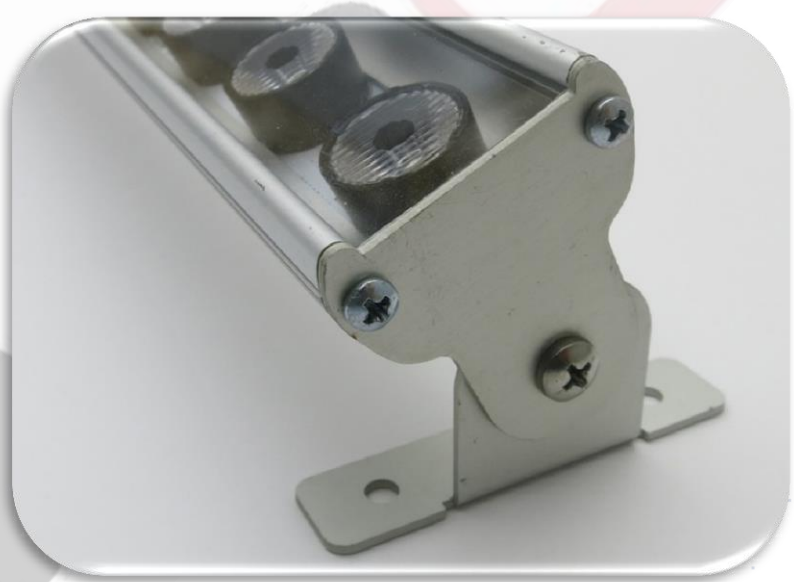

Extrusion View