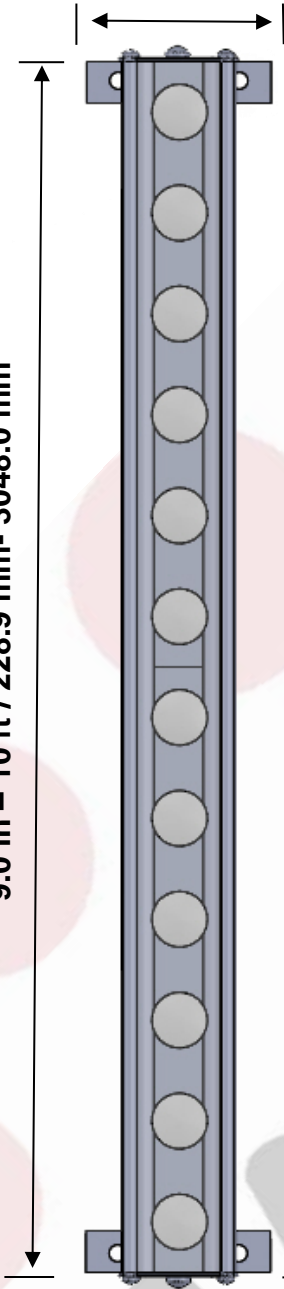

Specifications

Lengths	9 Inch – 4.5 Feet	*Custom Lengths Available
Color Temperature	Warm White / Neutral White / Cool White / Red / Amber / Green / Blue	
Wattage	13.5 Watts	
Lumens	1100 lm	
Input Voltage	CC	
View Angle	10, 30, 45 degrees	
LED Spacing	1.5 Inch Center to Center	
LED Type	LMP1	
IP Rating	Indoor Standard	
Lens	Clear Acrylic Standard	
Housing	Anodized Clear Aluminum Extrusion	* Custom Colors Available (e.g., Gold, Black..)
Mounting	Swivel Bracket Standard	
Leads	2 Foot 18G 2 Cond	*Custom Wire lengths Available

Order Codes

SERIES	LENGTH	COLOR TEMP	#LED / F	VOLTAGE	IP LISTING	LENS	MOUNTING
TRX 175C	9" – 10'	CW cool White NW neutral white WW warm white SCL single color LED	12L LMP1 13.5W/18IN	CC	IN Indoor	CL clear	SV swivel VR velcro MG magnet Custom Mounting

Order Example

SERIES	LENGTH	COLOR TEMP	#LED / F	VOLTAGE	IP LISTING	LENS	MOUNTING
TRX 175C	4'5"	WW	6L LMP1	CC	IN Indoor	CL clear	WS swivel

Modeling

Isometric View

Top View

2.75 in / 70.0 mm

9.0 in – 10 ft / 228.9 mm- 3048.0 mm

0.62 in / 15.75 mm

Extrusion View

2.20 in / 56.0 mm