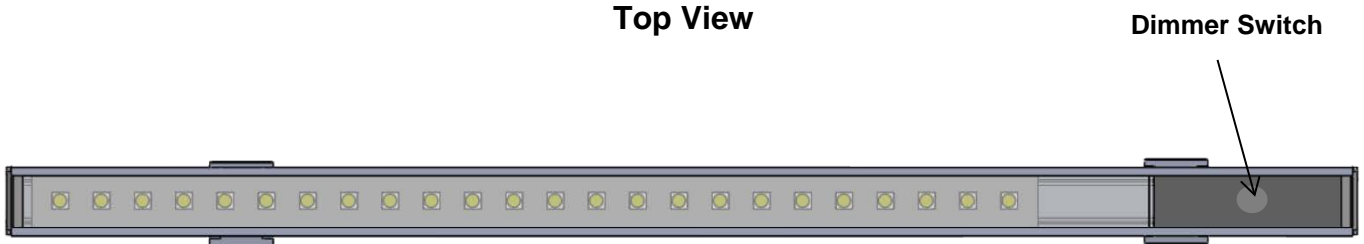

Order Examples

| SERIES | LENGTH | COLOR TEMP | #LED / F | VOLTAGE | IP LISTING | LENS | MOUNTING |
|----------------------------|--------|------------|----------|---------|------------------|-----------------|------------------|
| MEDISON LEDO SERIES | 4'6" | WW | 24L T3 | 24 VDC | IN Indoor | CL clear | WS swivel |

Modeling

Isometric View

LUMIRON
LED LIGHTING

Top View

- DIMMABLE
- 120°
- Transf. Excl.
- IP 20
- IP 67 EPX
-
-
- 12 or 24 VDC
- 12 LED PER/ft
-
-

Dimmer Switch

Lens

LED Board