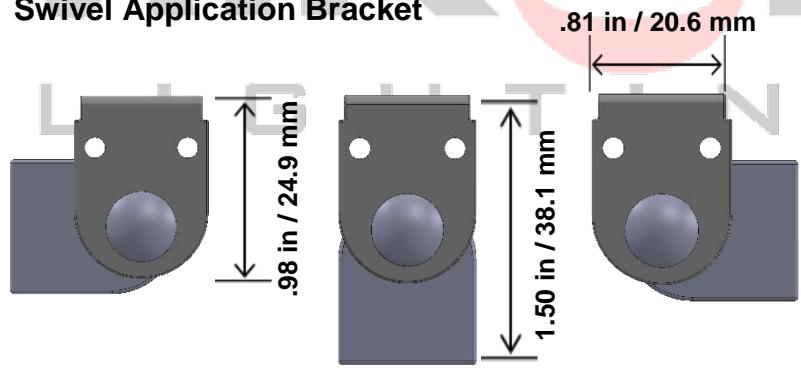

Specifications

| | | |
|-------------------|---|--------------------------------|
| Lengths | 3 Inch – 48 Inch | *Custom Lengths Available |
| Color Temperature | Warm White / Neutral White / Cool White / Red / Amber / Green / Blue | |
| Wattage | 2.5 Watts | |
| Lumens | 291 lm | |
| Input Voltage | 12 or 24 VDC | |
| View Angle | 120 degrees | |
| LED Spacing | 1.0 Inch Center to Center | |
| LED Type | T3 | |
| IP Rating | Indoor Standard – outdoor IP67 EPX Series | |
| Lens | Clear Acrylic Standard or Milky Lens Standard | |
| Housing | Anodized Clear Aluminum Extrusion * Custom Colors Available (e.g., Gold, Black..) | |
| Mounting | Wall Snap Mounting Standard/Swivel Mounting Brackets | |
| Leads | 2 Foot 18G 2 Cond | *Custom Wire lengths Available |

Modeling

Isometric View

LUMIRON
LED LIGHTING

Top View

- DIMMABLE
- 120°
- Transf. Excl.
- IP 20
- IP 67 EPX
-
-
- 12 or 24 VDC
- 12 LED PER/ft
-
-

Dimmer Switch

Lens

LED Board

Extrusion

Side View Extrusion

Application Brackets

Fixed Application Bracket

Swivel Application Bracket

Dimmer