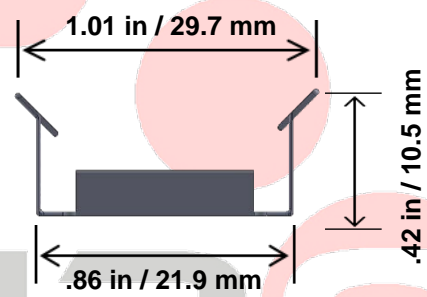

Specifications

| | | |
|-------------------|---|--------------------------------|
| Lengths | 3 Inch – 48 Inch | *Custom Lengths Available |
| Color Temperature | Warm White / Neutral White / Cool White / Red / Amber / Green / Blue | |
| Wattage | 2.5 Watts | |
| Lumens | 291 lm | |
| Input Voltage | 12 or 24 VDC | |
| View Angle | 120 degrees | |
| LED Spacing | 1.0 Inch Center to Center | |
| LED Type | T3 | |
| IP Rating | Indoor Standard – outdoor IP67 EPX Series | |
| Lens | Clear Acrylic Standard or Milky Lens Standard | |
| Housing | Anodized Clear Aluminum Extrusion * Custom Colors Available (e.g., Gold, Black..) | |
| Mounting | Wall Snap Mounting Standard/Swivel Mounting Brackets | |
| Leads | 2 Foot 18G 2 Cond | *Custom Wire lengths Available |

Order Examples

| SERIES | LENGTH | COLOR TEMP | #LED / F | VOLTAGE | IP LISTING | LENS | MOUNTING |
|----------------------------|--------|------------|----------|---------|------------------|-----------------|------------------|
| MEDISON LEDO SERIES | 4'6" | WW | 24L T3 | 24 VDC | IN Indoor | CL clear | WS swivel |

Modeling

Isometric View

LUMIRON
LED LIGHTING

Top View

- DIMMABLE
- 120°
- Transf. Excl.
- IP 20
- IP 67 EPX
-
-
- 12 or 24 VDC
- 12 LED PER/ft
-
-

Dimmer Switch

Lens

LED Board

Extrusion

Side View Extrusion

Application Brackets

Fixed Application Bracket

Swivel Application Bracket

Dimmer