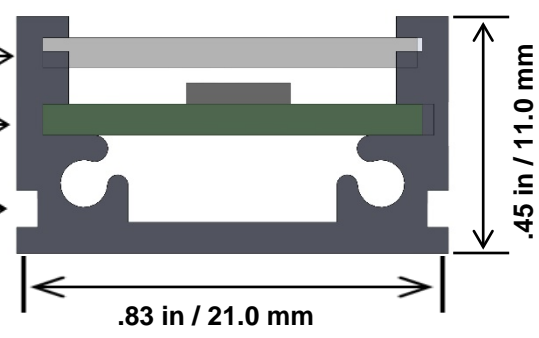

Specifications

| | | |
|-------------------|---|--------------------------------|
| Lengths | 3 Inch – 48 Inch | *Custom Lengths Available |
| Color Temperature | Warm White / Neutral White / Cool White / Red / Amber / Green / Blue | |
| Wattage | 2.5 Watts | |
| Lumens | 291 lm | |
| Input Voltage | 12 or 24 VDC | |
| View Angle | 120 degrees | |
| LED Spacing | 1.0 Inch Center to Center | |
| LED Type | T3 | |
| IP Rating | Indoor Standard – outdoor IP67 EPX Series | |
| Lens | Clear Acrylic Standard or Milky Lens Standard | |
| Housing | Anodized Clear Aluminum Extrusion * Custom Colors Available (e.g., Gold, Black..) | |
| Mounting | Wall Snap Mounting Standard/Swivel Mounting Brackets | |
| Leads | 2 Foot 18G 2 Cond | *Custom Wire lengths Available |

Order Examples

| SERIES | LENGTH | COLOR TEMP | #LED / F | VOLTAGE | IP LISTING | LENS | MOUNTING |
|----------------------------|--------|------------|----------|---------|------------------|-----------------|------------------|
| MEDISON LEDO SERIES | 4'6" | WW | 24L T3 | 24 VDC | IN Indoor | CL clear | WS swivel |

Modeling

Isometric View

LUMIRON
LED LIGHTING

Top View

- DIMMABLE
- 120°
- Transf. Excl.
- IP 20
- IP 67 EPX
-
-
- 12 or 24 VDC
- 12 LED PER/ft
-
-

Dimmer Switch

Lens

LED Board

Extrusion

Side View Extrusion

Application Brackets

Fixed Application Bracket

Swivel Application Bracket

Dimmer