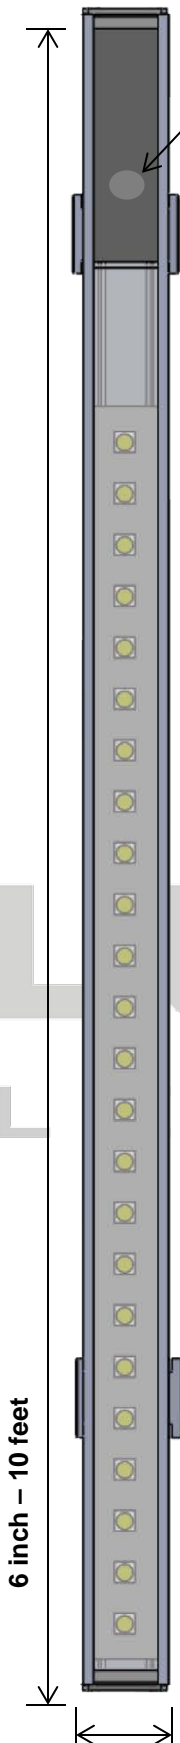

Specifications

| | | |
|-------------------|---|--------------------------------|
| Lengths | 3 Inch – 48 Inch | *Custom Lengths Available |
| Color Temperature | Warm White / Neutral White / Cool White / Red / Amber / Green / Blue | |
| Wattage | 2.5 Watts | |
| Lumens | 291 lm | |
| Input Voltage | 12 or 24 VDC | |
| View Angle | 120 degrees | |
| LED Spacing | 1.0 Inch Center to Center | |
| LED Type | T3 | |
| IP Rating | Indoor Standard – outdoor IP67 EPX Series | |
| Lens | Clear Acrylic Standard or Milky Lens Standard | |
| Housing | Anodized Clear Aluminum Extrusion * Custom Colors Available (e.g., Gold, Black..) | |
| Mounting | Wall Snap Mounting Standard/Swivel Mounting Brackets | |
| Leads | 2 Foot 18G 2 Cond | *Custom Wire lengths Available |

Order Codes

| SERIES | LENGTH | COLOR TEMP | #LED / F | VOLTAGE | IP LISTING | LENS | MOUNTING |
|----------------------------|----------|--|----------------|-------------|--|------------------------------------|---|
| MEDISON LEDO SERIES | 6" – 10' | CW Cool White NW neutral white WW warm white SCL single color LED | 24L T3 2.5W/FT | 12 or 24VDC | IN Indoor EPX Outdoor | CL clear MK Milky | WS wall snap SV swivel VR velcro MG magnet |

Order Examples

| SERIES | LENGTH | COLOR TEMP | #LED / F | VOLTAGE | IP LISTING | LENS | MOUNTING |
|----------------------------|--------|------------|----------|---------|------------------|-----------------|------------------|
| MEDISON LEDO SERIES | 4'6" | WW | 24L T3 | 24 VDC | IN Indoor | CL clear | WS swivel |

Modeling

Isometric View

LUMIRON
LED LIGHTING

Top View

- DIMMABLE
- 120°
- Transf. Excl.
- IP 20
- IP 67 EPX
-
-
- 12 or 24 VDC
- 12 LED PER/ft
-
-

Dimmer Switch

Lens

LED Board