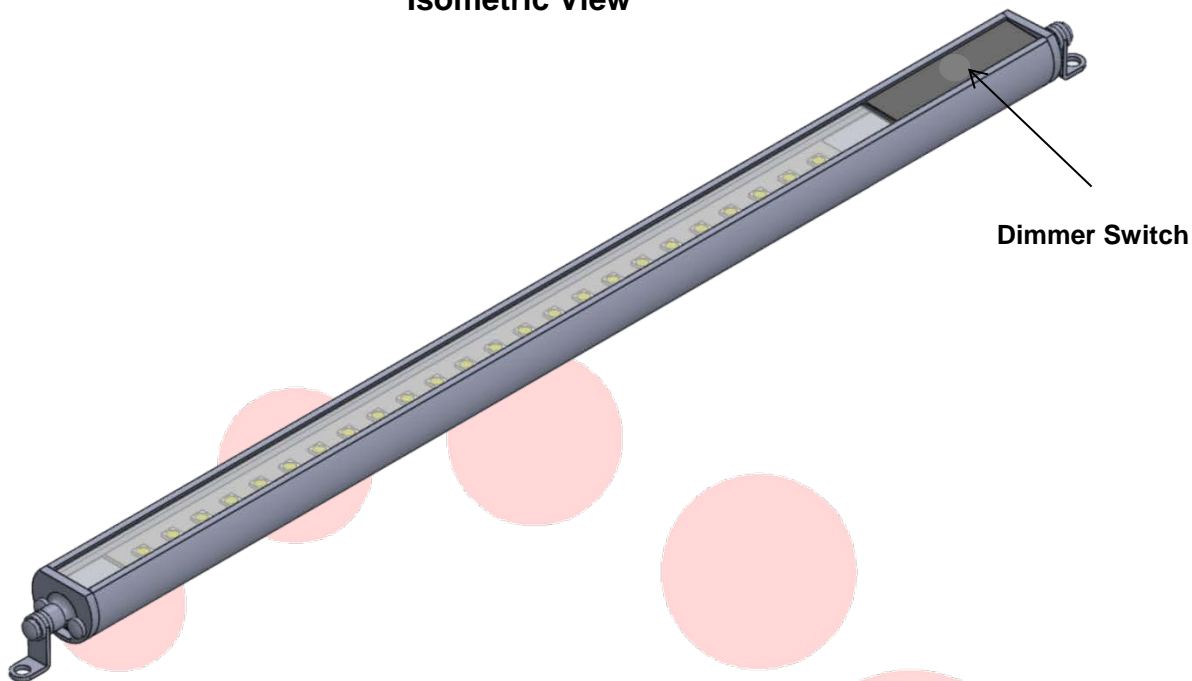

Application

The new MEDISON TRX 100C SERIES Linear LED Lighting is a great product to improve the lighting experience for your future Cove and Architectural work, Jewelry Showcases, Museum Lighting, and Marine Lighting. The product contains 18 LED's with single color glamor that create an exceptional view for the eye. Along with a finger, touch dimmable capability, with a built in dimmer.

Specifications

Lengths	6 Inch – 48 Inch	*Custom Lengths Available
Color Temperature	Warm White / Neutral White / Cool White / Red / Amber / Green / Blue	
Wattage	6 Watts	
Lumens	581 lm	
Input Voltage	12 or 24 VDC	
View Angle	120 degrees	
LED Spacing	0.5 Inch Center to Center	
LED Type	T3	
IP Rating	Indoor Standard – outdoor IP67 EPX Series	
Lens	Clear Acrylic Standard or Milky Lens Standard	
Housing	Anodized Clear Aluminum Extrusion * Custom Colors Available (e.g., Gold, Black..)	
Mounting	Wall Snap Mounting Standard/Swivel Mounting Brackets	
Diameter	0.99 Inch	
Sensor	8 AMP	

Order Codes

SERIES	LENGTH	COLOR TEMP	#LED / F	VOLTAGE	IP LISTING	LENS	MOUNTING
MEDISON TRX 100C SERIES	6" – 10'	CW Cool White NW neutral white WW warm white SCL single color LED	24L T3 2.5W/FT	12 or 24VDC	IN Indoor EPX Outdoor	CL clear MK Milky	WS wall snap SV swivel VR velcro MG magnet

Order Examples

SERIES	LENGTH	COLOR TEMP	#LED / F	VOLTAGE	IP LISTING	LENS	MOUNTING
MEDISON TRX 100C	4'6"	WW	24L T3	24 VDC	IN Indoor	CL clear	WS swivel

Modeling

Isometric View

LUMIRON
LED LIGHTING

Dimmer Switch