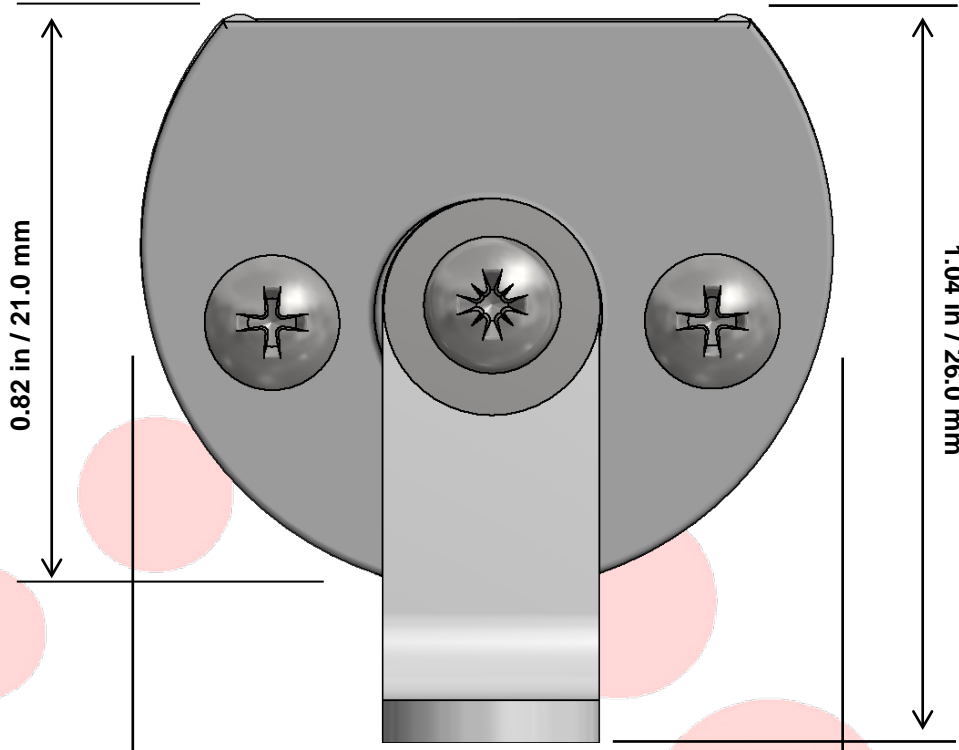

Specifications

Lengths	6 Inch – 48 Inch	*Custom Lengths Available
Color Temperature	Warm White / Neutral White / Cool White / Red / Amber / Green / Blue	
Wattage	6 Watts	
Lumens	581 lm	
Input Voltage	12 or 24 VDC	
View Angle	120 degrees	
LED Spacing	0.5 Inch Center to Center	
LED Type	T3	
IP Rating	Indoor Standard – outdoor IP67 EPX Series	
Lens	Clear Acrylic Standard or Milky Lens Standard	
Housing	Anodized Clear Aluminum Extrusion * Custom Colors Available (e.g., Gold, Black..)	
Mounting	Wall Snap Mounting Standard/Swivel Mounting Brackets	
Diameter	0.99 Inch	
Sensor	8 AMP	

Order Codes

SERIES	LENGTH	COLOR TEMP	#LED / F	VOLTAGE	IP LISTING	LENS	MOUNTING
MEDISON TRX 100C SERIES	6" – 10'	CW Cool White NW neutral white WW warm white SCL single color LED	24L T3 2.5W/FT	12 or 24VDC	IN Indoor EPX Outdoor	CL clear MK Milky	WS wall snap SV swivel VR velcro MG magnet

Order Examples

SERIES	LENGTH	COLOR TEMP	#LED / F	VOLTAGE	IP LISTING	LENS	MOUNTING
MEDISON TRX 100C	4'6"	WW	24L T3	24 VDC	IN Indoor	CL clear	WS swivel

Modeling

Isometric View

LUMIRON
LED LIGHTING

Dimmer Switch

Top View

Front View

0.62 in / 16.0 mm

6 in - 10 ft / 152.0 mm - 3048.0 mm

0.475 in / 12.0 mm

0.405 in / 10.0 mm