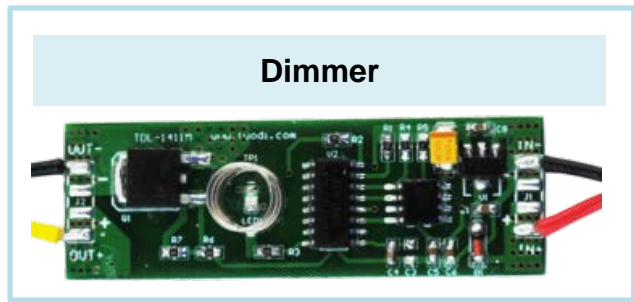

Front View

0.62 in / 16.0 mm

6 in - 10 ft / 152.0 mm - 3048.0 mm