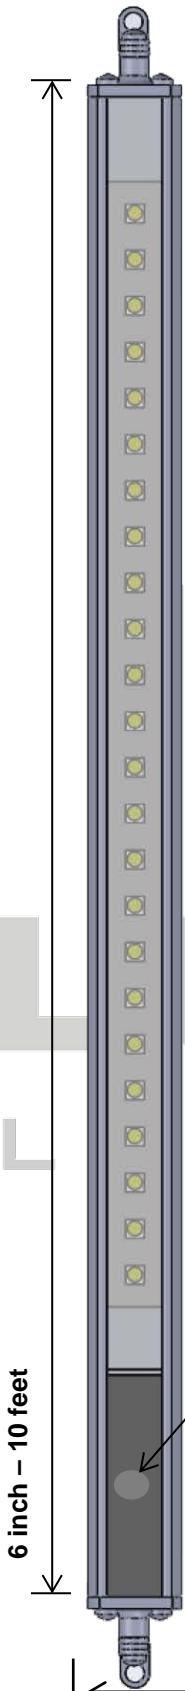

Specifications

Lengths	6 Inch – 48 Inch	*Custom Lengths Available
Color Temperature	Warm White / Neutral White / Cool White / Red / Amber / Green / Blue	
Wattage	6 Watts	
Lumens	581 lm	
Input Voltage	12 or 24 VDC	
View Angle	120 degrees	
LED Spacing	0.5 Inch Center to Center	
LED Type	T3	
IP Rating	Indoor Standard – outdoor IP67 EPX Series	
Lens	Clear Acrylic Standard or Milky Lens Standard	
Housing	Anodized Clear Aluminum Extrusion * Custom Colors Available (e.g., Gold, Black..)	
Mounting	Wall Snap Mounting Standard/Swivel Mounting Brackets	
Diameter	0.99 Inch	
Sensor	8 AMP	

Order Codes

SERIES	LENGTH	COLOR TEMP	#LED / F	VOLTAGE	IP LISTING	LENS	MOUNTING
MEDISON TRX 100C SERIES	6" – 10'	CW Cool White NW neutral white WW warm white SCL single color LED	24L T3 2.5W/FT	12 or 24VDC	IN Indoor EPX Outdoor	CL clear MK Milky	WS wall snap SV swivel VR velcro MG magnet

Order Examples

SERIES	LENGTH	COLOR TEMP	#LED / F	VOLTAGE	IP LISTING	LENS	MOUNTING
MEDISON TRX 100C	4'6"	WW	24L T3	24 VDC	IN Indoor	CL clear	WS swivel

Modeling

Isometric View

LUMIRON
LED LIGHTING

Dimmer Switch

Top View

Front View

0.62 in / 16.0 mm

6 in - 10 ft / 152.0 mm - 3048.0 mm

0.475 in / 12.0 mm

0.405 in / 10.0 mm