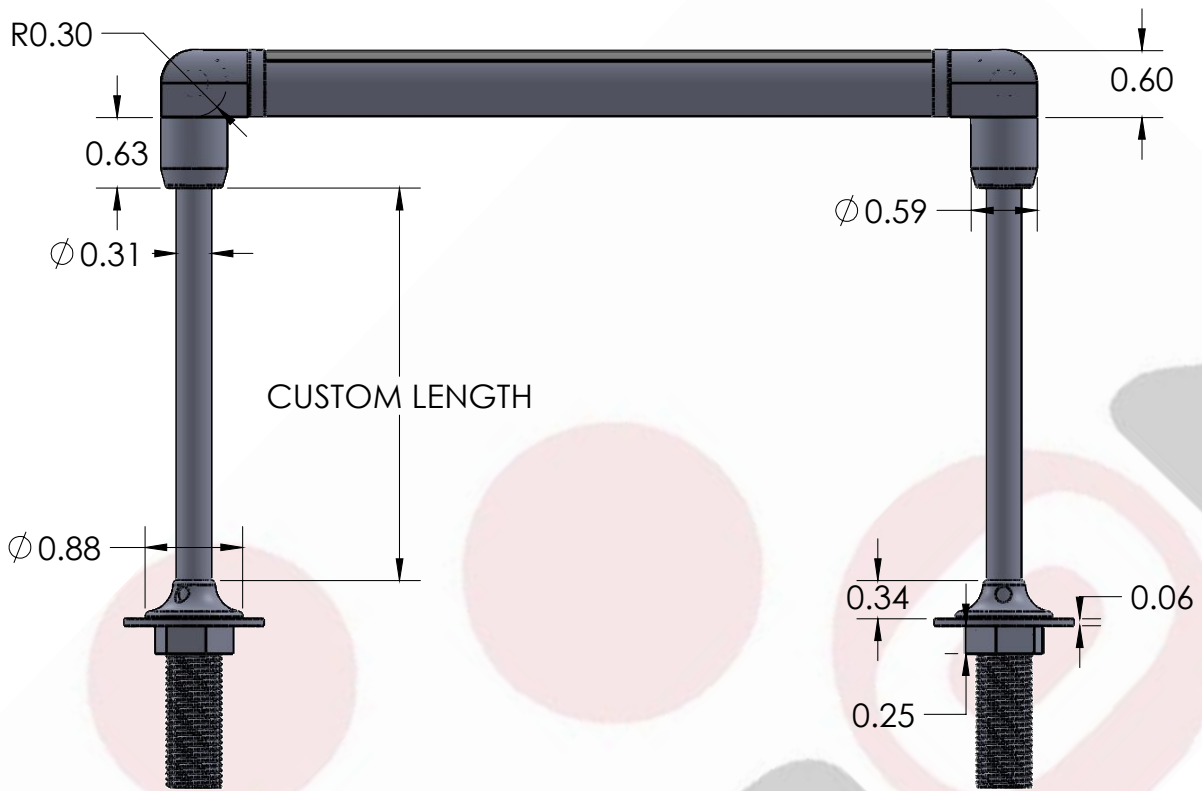

Specifications

Lengths	6 in – 120 in / 152 mm – 3048 mm	*Custom Lengths Available
Diameter	0.59 in / 15 mm	
Input Voltage	24 V	
Color Temperature	Warm White (2700K – 3200K)/ Neutral White (4000K-5000K)/ Cool White (6000K-6500K) / Red / Blue / Green / DUO / RGB	
LEDs Per Foot	36 LEDs	
Wattage	6 Watts	
Lumens	581 lm	
View Angle	120 degrees	
LED Spacing	0.33 in / 8.38 mm Center to Center	
LED Type	T4B – 2835	
IP Rating	Indoor Standard – Outdoor IP67 EPX Series	
Lens	Clear PC / Opal Diffuser	
Housing	Anodized Clear Aluminum Extrusion	* Custom Colors Available (e.g., Gold, Black..)
Mounting	Wall Snap Mounting Standard	
Leads	2 Foot 20G 2 Cond	*Custom Wire lengths Available

Order Example

SERIES	LENGTH	COLOR TEMP	#LED / F	VOLTAGE	IP LISTING	LENS	MOUNTING
TRX 600C-CV2	5'6"	CW	36L T4B	24 V	IN Indoor	CL Clear	SV Swivel

3D Modeling

Isometric View

Front View

Top View