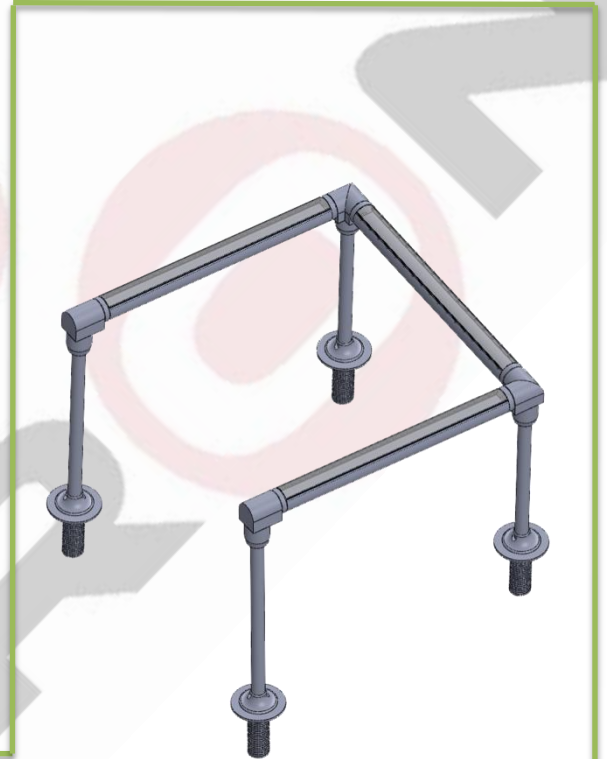

EMAIL:SALES@LUMIRON.COM

Feature

1. Dimmable, DMX, Wi-Fi, RF Wireless
2. Low Power Consumption
3. Easy Installation and Low Maintenance
4. Custom Lengths and Unique Color Sequencing Available

Application

The new TRX 600C CORNER VERTICAL CV2 Horizontal Linear LED is a great product to improve the light for your future Cove and Architectural work, Jewelry Showcases, Museum Lighting, and Marine Lighting. The product contains 36 LED's that creates an exceptional view for the public. We offer the product in both single color and duo colors.

Specifications

Lengths	6 in – 120 in / 152 mm – 3048 mm	*Custom Lengths Available
Diameter	0.59 in / 15 mm	
Input Voltage	24 V	
Color Temperature	Warm White (2700K – 3200K)/ Neutral White (4000K-5000K)/ Cool White (6000K-6500K) / Red / Blue / Green / DUO / RGB	
LEDs Per Foot	36 LEDs	
Wattage	6 Watts	
Lumens	581 lm	
View Angle	120 degrees	
LED Spacing	0.33 in / 8.38 mm Center to Center	
LED Type	T4B – 2835	
IP Rating	Indoor Standard – Outdoor IP67 EPX Series	
Lens	Clear PC / Opal Diffuser	
Housing	Anodized Clear Aluminum Extrusion	* Custom Colors Available (e.g., Gold, Black..)
Mounting	Wall Snap Mounting Standard	
Leads	2 Foot 20G 2 Cond	*Custom Wire lengths Available

Order Codes

SERIES	LENGTH	COLOR TEMP	#LED / F	VOLTAGE	IP LISTING	LENS	MOUNTING
TRX 600C-CV2	6" – 120"	CW Cool White NW neutral white WW warm white SCL single color LED RGB DUO	36L T4B 6W/FT	24 V	IN Indoor EPX Outdoor	CL Clear OP Opal	SV Swivel

Order Example

SERIES	LENGTH	COLOR TEMP	#LED / F	VOLTAGE	IP LISTING	LENS	MOUNTING
TRX 600C-CV2	5'6"	CW	36L T4B	24 V	IN Indoor	CL Clear	SV Swivel

3D Modeling

Isometric View

Front View

Top View