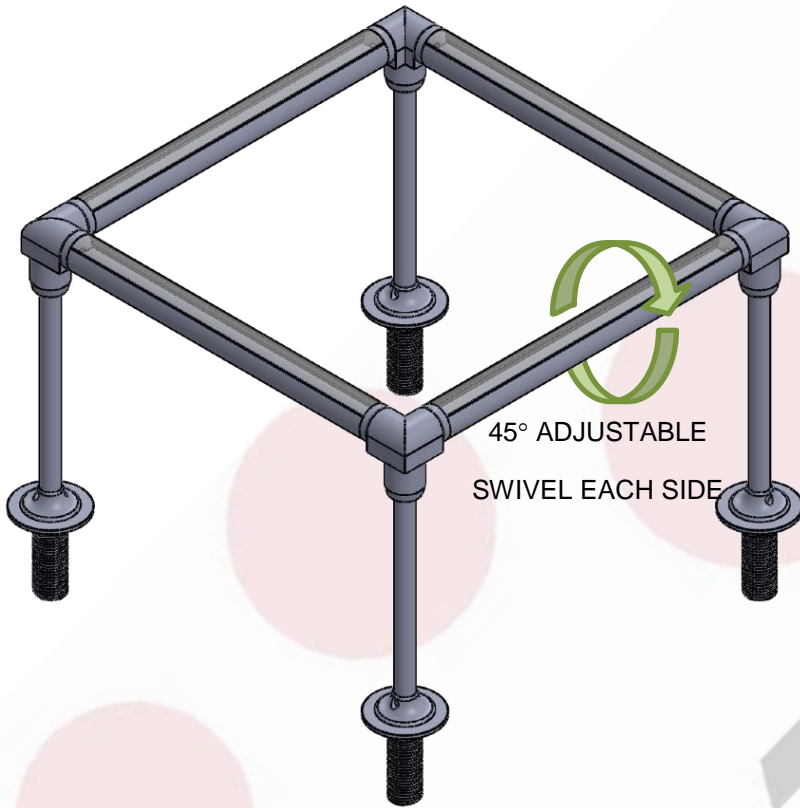

EMAIL:SALES@LUMIRON.COM

Feature

1. Dimmable, DMX, Wi-Fi, RF Wireless
2. Low Power Consumption
3. Easy Installation and Low Maintenance
4. Custom Lengths and Unique Color Sequencing Available

Application

The new TRX 600C CORNER VERTICAL CV2 Horizontal Linear LED is a great product to improve the light for your future Cove and Architectural work, Jewelry Showcases, Museum Lighting, and Marine Lighting. The product contains 36 LED's that creates an exceptional view for the public. We offer the product in both single color and duo colors.

Specifications

Lengths	6 in – 120 in / 152 mm – 3048 mm	*Custom Lengths Available
Diameter	0.59 in / 15 mm	
Input Voltage	24 V	
Color Temperature	Warm White (2700K – 3200K)/ Neutral White (4000K-5000K)/ Cool White (6000K-6500K) / Red / Blue / Green / DUO / RGB	
LEDs Per Foot	36 LEDs	
Wattage	6 Watts	
Lumens	581 lm	
View Angle	120 degrees	
LED Spacing	0.33 in / 8.38 mm Center to Center	
LED Type	T4B – 2835	
IP Rating	Indoor Standard – Outdoor IP67 EPX Series	
Lens	Clear PC / Opal Diffuser	
Housing	Anodized Clear Aluminum Extrusion	* Custom Colors Available (e.g., Gold, Black..)
Mounting	Wall Snap Mounting Standard	
Leads	2 Foot 20G 2 Cond	*Custom Wire lengths Available

Order Codes

SERIES	LENGTH	COLOR TEMP	#LED / F	VOLTAGE	IP LISTING	LENS	MOUNTING
TRX 600C-CV2	6" – 120"	CW Cool White NW neutral white WW warm white SCL single color LED RGB DUO	36L T4B 6W/FT	24 V	IN Indoor EPX Outdoor	CL Clear OP Opal	SV Swivel

Order Example

SERIES	LENGTH	COLOR TEMP	#LED / F	VOLTAGE	IP LISTING	LENS	MOUNTING
TRX 600C-CV2	5'6"	CW	36L T4B	24 V	IN Indoor	CL Clear	SV Swivel

3D Modeling

Isometric View

Front View

Top View