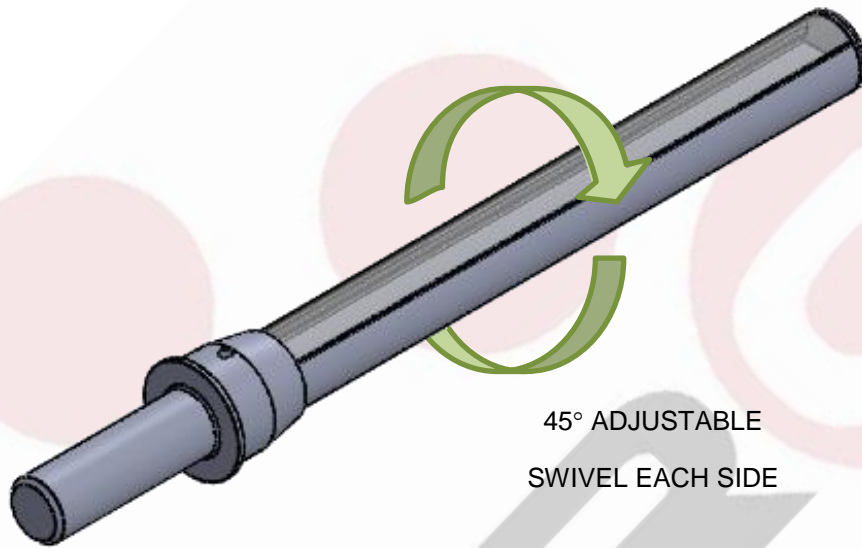

Feature

1. Dimmable, DMX, Wi-Fi, RF Wireless
2. Low Power Consumption
3. Easy Installation and Low Maintenance
4. Custom Lengths and Unique Color Sequencing Available

Application

The new TRX 600C TWR2 Horizontal Linear LED is a great product to improve the light for your future Cove and Architectural work, Jewelry Showcases, Museum Lighting, and Marine Lighting. The product contains 36 LED's that creates an exceptional view for the public. We offer the product in both single color and duo colors.

Specifications

Lengths	6 in – 120 in / 152 mm – 3048 mm	*Custom Lengths Available
Diameter	0.59 in / 15 mm	
Input Voltage	24 V	
Color Temperature	Warm White (2700K – 3200K)/ Neutral White (4000K-5000K)/ Cool White (6000K-6500K) / Red / Blue / Green / DUO / RGB	
LEDs Per Foot	36 LEDs	
Wattage	6 Watts	
Lumens	581 lm	
View Angle	120 degrees	
LED Spacing	0.33 in / 8.38 mm Center to Center	
LED Type	T4B – 2835	
IP Rating	Indoor Standard – Outdoor IP67 EPX Series	
Lens	Clear PC / Opal Diffuser	
Housing	Anodized Clear Aluminum Extrusion	* Custom Colors Available (e.g., Gold, Black..)
Mounting	Wall Snap Mounting Standard	
Leads	2 Foot 20G 2 Cond	*Custom Wire lengths Available

Order Codes

SERIES	LENGTH	COLOR TEMP	#LED / F	VOLTAGE	IP LISTING	LENS	MOUNTING
TRX 600C-TWR2	6" – 120"	CW Cool White NW neutral white WW warm white SCL single color LED RGB DUO	36L T4B 6W/FT	24 V	IN Indoor EPX Outdoor	CL Clear OP Opal	SV Swivel

Order Example

SERIES	LENGTH	COLOR TEMP	#LED / F	VOLTAGE	IP LISTING	LENS	MOUNTING
TRX 600C-TWR2	5'6"	CW	36L T4B	24 V	IN Indoor	CL Clear	SV Swivel

3D Modeling

Isometric View

Top View

Front View

Side View