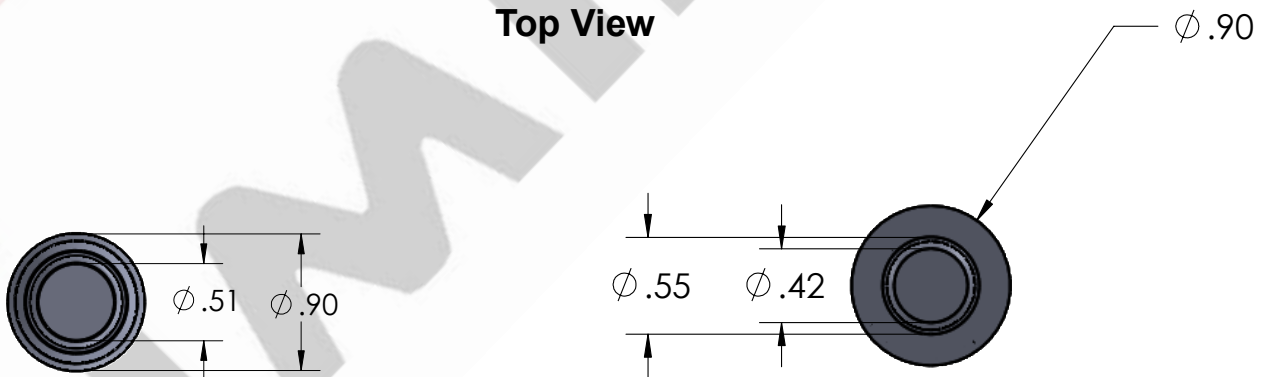

Specifications

Lengths	6 in – 120 in / 152 mm – 3048 mm	*Custom Lengths Available
Diameter	0.59 in / 15 mm	
Input Voltage	24 V	
Color Temperature	Warm White (2700K – 3200K)/ Neutral White (4000K-5000K)/ Cool White (6000K-6500K) / Red / Blue / Green / DUO / RGB	
LEDs Per Foot	36 LEDs	
Wattage	6 Watts	
Lumens	581 lm	
View Angle	120 degrees	
LED Spacing	0.33 in / 8.38 mm Center to Center	
LED Type	T4B – 2835	
IP Rating	Indoor Standard – Outdoor IP67 EPX Series	
Lens	Clear PC / Opal Diffuser	
Housing	Anodized Clear Aluminum Extrusion	* Custom Colors Available (e.g., Gold, Black..)
Mounting	Wall Snap Mounting Standard	
Leads	2 Foot 20G 2 Cond	*Custom Wire lengths Available

Order Codes

SERIES	LENGTH	COLOR TEMP	#LED / F	VOLTAGE	IP LISTING	LENS	MOUNTING
TRX 600C-TWR2	6" – 120"	CW Cool White NW neutral white WW warm white SCL single color LED RGB DUO	36L T4B 6W/FT	24 V	IN Indoor EPX Outdoor	CL Clear OP Opal	SV Swivel

Order Example

SERIES	LENGTH	COLOR TEMP	#LED / F	VOLTAGE	IP LISTING	LENS	MOUNTING
TRX 600C-TWR2	5'6"	CW	36L T4B	24 V	IN Indoor	CL Clear	SV Swivel

3D Modeling

Isometric View

Top View

Front View

Side View