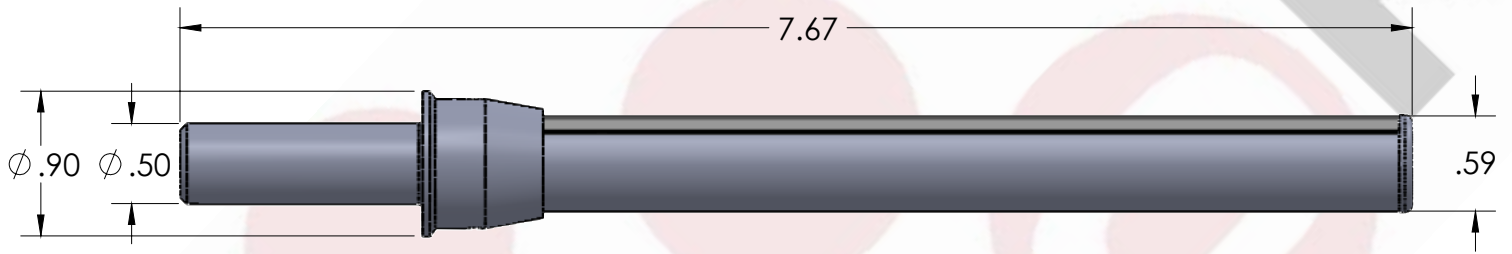

Specifications

Lengths	6 in – 120 in / 152 mm – 3048 mm	*Custom Lengths Available
Diameter	0.59 in / 15 mm	
Input Voltage	24 V	
Color Temperature	Warm White (2700K – 3200K)/ Neutral White (4000K-5000K)/ Cool White (6000K-6500K) / Red / Blue / Green / DUO / RGB	
LEDs Per Foot	36 LEDs	
Wattage	6 Watts	
Lumens	581 lm	
View Angle	120 degrees	
LED Spacing	0.33 in / 8.38 mm Center to Center	
LED Type	T4B – 2835	
IP Rating	Indoor Standard – Outdoor IP67 EPX Series	
Lens	Clear PC / Opal Diffuser	
Housing	Anodized Clear Aluminum Extrusion	* Custom Colors Available (e.g., Gold, Black..)
Mounting	Wall Snap Mounting Standard	
Leads	2 Foot 20G 2 Cond	*Custom Wire lengths Available

Order Codes

SERIES	LENGTH	COLOR TEMP	#LED / F	VOLTAGE	IP LISTING	LENS	MOUNTING
TRX 600C-TWR2	6" – 120"	CW Cool White NW neutral white WW warm white SCL single color LED RGB DUO	36L T4B 6W/FT	24 V	IN Indoor EPX Outdoor	CL Clear OP Opal	SV Swivel

Order Example

SERIES	LENGTH	COLOR TEMP	#LED / F	VOLTAGE	IP LISTING	LENS	MOUNTING
TRX 600C-TWR2	5'6"	CW	36L T4B	24 V	IN Indoor	CL Clear	SV Swivel

3D Modeling

Isometric View

Top View

Front View

Side View