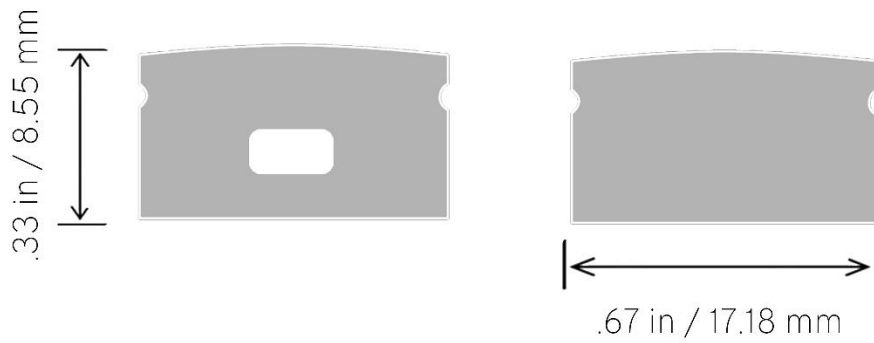

SIDE VIEW EXTRUSION

END CAP

FIXED APPLICATION BRACKET