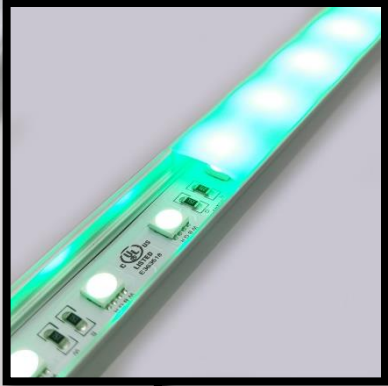

TRX1-L002

LINEAR LED

Made in USA

The LUMIRON LEDO TRX1-L002 is a low voltage multiple functional LED Linear Lighting system. Also is an energy-efficient solution for residential, commercial and architectural use with an unlimited range of applications. Obviously, this fixture is ideal for indoor use, also in showrooms or showcases, an accent to podiums or desktops, and in the commercial for lighting applications. Basically, it is very similar to installing a shower curtain rod with cuff cover for a more aesthetic appeal.

SIDE VIEW EXTRUSION

END CAP

FIXED APPLICATION BRACKET

RGBW

CCT

WARN WHITE

NEUTRAL WHITE

COOL WHITE