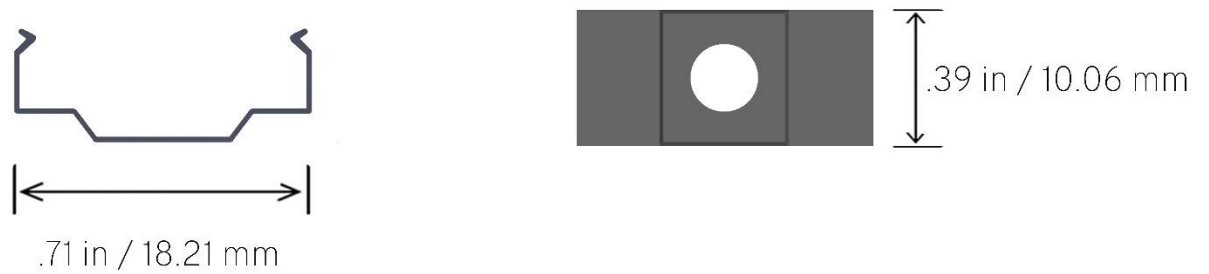

Lengths	6" – 96" (Custom lengths available)
Color Temp	Warm White, Neutral White, Cool White, RGB, RGBW, CCT
Wattage / foot	3 – 4.5 Watts
Lumens / foot	T2 (272) and T4 (419)
Input Voltage	24 VDC
View Angle	120 degrees
LED Spacing	0.32 Inch center to center
LED Type	T2 (3528), T4 (2835)
IP Rating	Indoor Standard IP20 – Outdoor IP67 EPX Series
CRI	90
Lens	Clear acrylic or diffused lens standard
Housing	Anodized clear aluminum extrusion (Custom colors available (gold, black, ...))
Mounting	Wall snap mounting standard/swivel mounting brackets
Leads	2 foot 18g 2 cond (custom wire lengths available)

ORDER EXAMPLE				
SERIES	LENGTH	ACCESORIES	COLOR	WHITE COLOR TEMP
LEDO TRX1-L002	4' 6"	Motion sensor TRX	WW (Warm White)	3000K
LENS	LENS TYPE	IP RATING		
CL Clear	FL Flat	IN Indoor		
MOUNTING	WS Wall snap mounting			

SIDE VIEW EXTRUSION

END CAP

FIXED APPLICATION BRACKET

RGBW

CCT

WARN WHITE

NEUTRAL WHITE

COOL WHITE