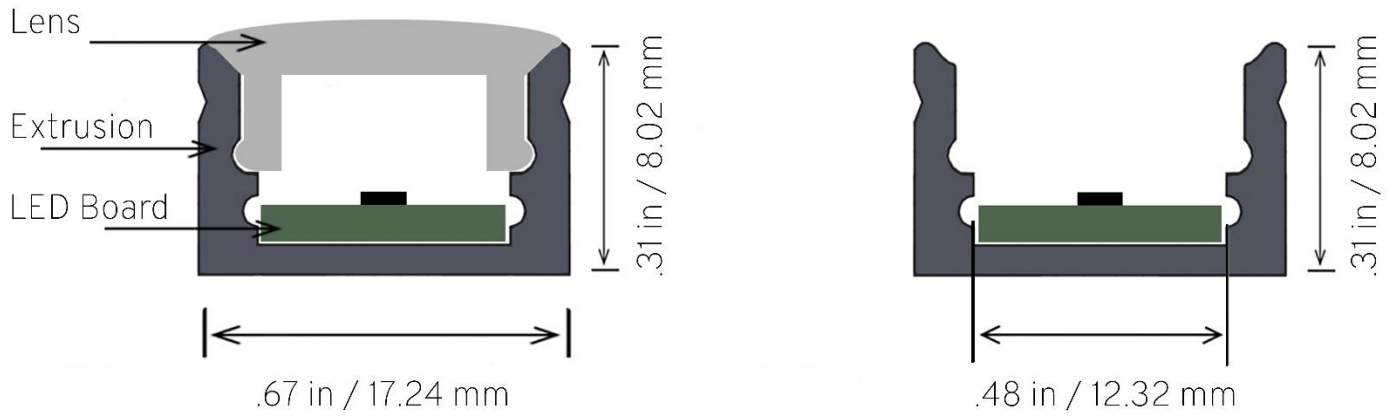

SIDE VIEW EXTRUSION