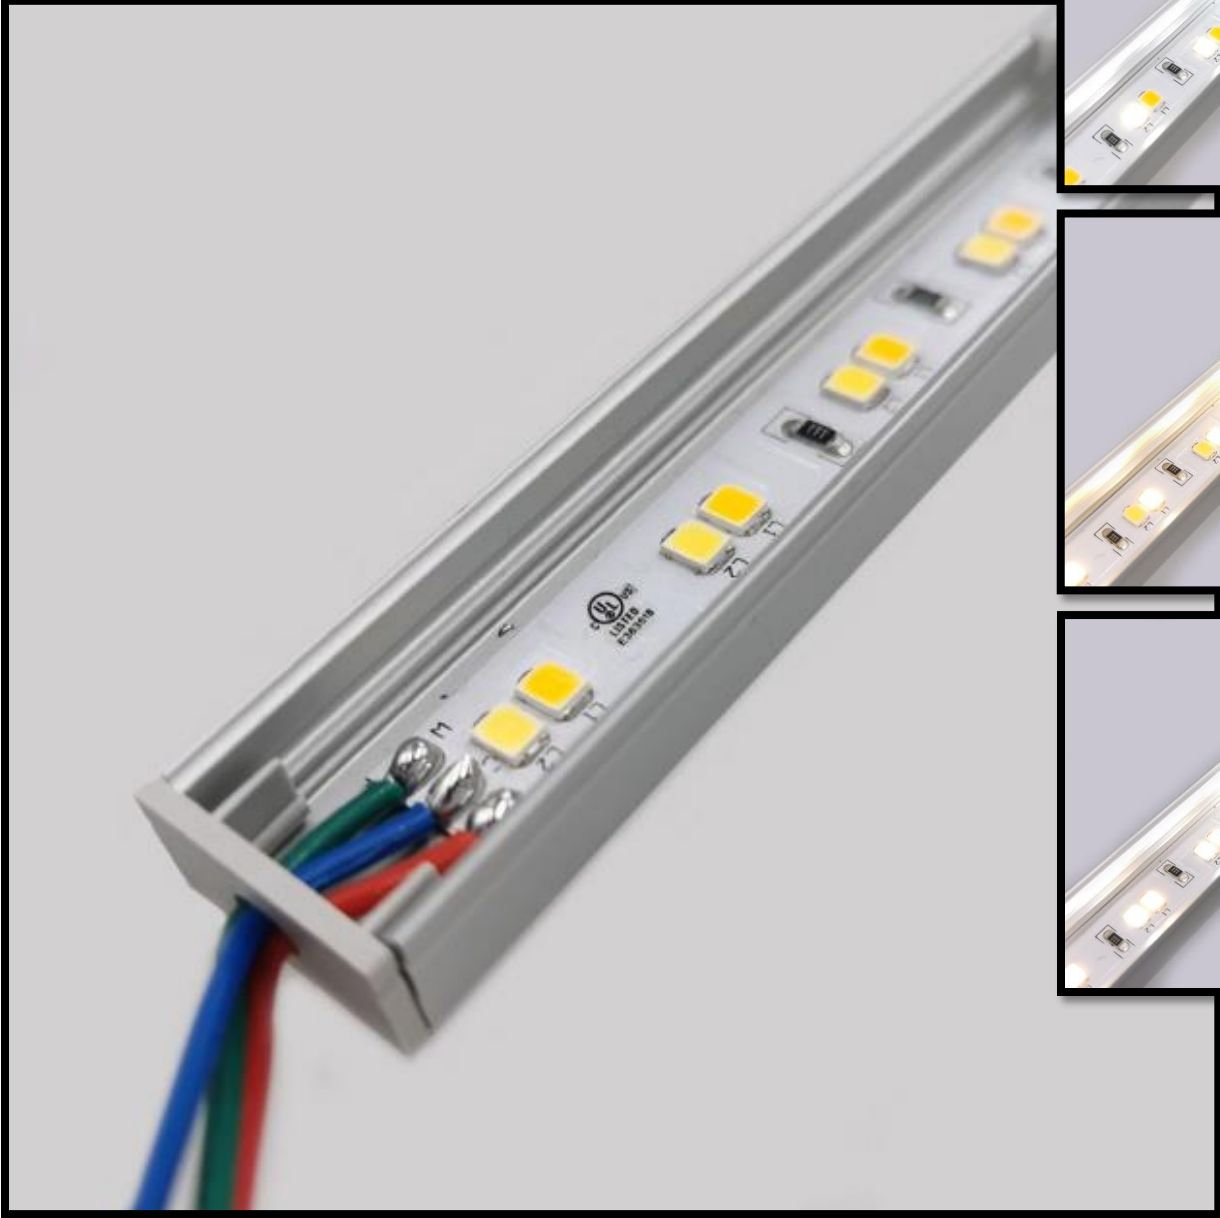

TRX1-L002

LINEAR LED

Made in USA

The LUMIRON LEDO TRX1-L002 is a low voltage multiple functional LED Linear Lighting system. Also is an energy-efficient solution for residential, commercial and architectural use with an unlimited range of applications. Obviously, this fixture is ideal for indoor use, also in showrooms or showcases, an accent to podiums or desktops, and in the commercial for lighting applications. Basically, it is very similar to installing a shower curtain rod with cuff cover for a more aesthetic appeal.

Lengths	6" – 96" (Custom lengths available)
Color Temp	Warm White, Neutral White, Cool White, RGB, RGBW, CCT
Wattage / foot	3 – 4.5 Watts
Lumens / foot	T2 (272) and T4 (419)
Input Voltage	24 VDC
View Angle	120 degrees
LED Spacing	0.32 Inch center to center
LED Type	T2 (3528), T4 (2835)
IP Rating	Indoor Standard IP20 – Outdoor IP67 EPX Series
CRI	90
Lens	Clear acrylic or diffused lens standard
Housing	Anodized clear aluminum extrusion (Custom colors available (gold, black, ...))
Mounting	Wall snap mounting standard/swivel mounting brackets
Leads	2 foot 18g 2 cond (custom wire lengths available)

SIDE VIEW EXTRUSION

END CAP

FIXED APPLICATION BRACKET

RGBW

CCT

WARN WHITE

NEUTRAL WHITE

COOL WHITE