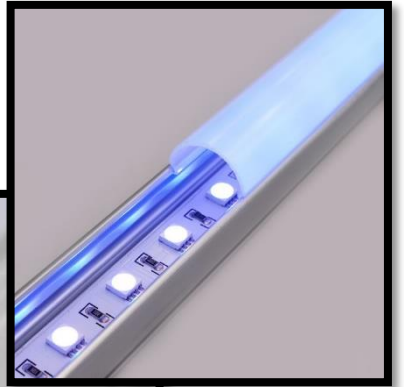

LED0075

LINEAR LED

Made in USA

The LUMIRON LEDO 75 is a low voltage multiple functional LED Linear Lighting system. Also is an energy-efficient solution for residential, commercial and architectural use with an unlimited range of applications. Obviously, this fixture is ideal for indoor use, also in showrooms or showcases, an accent to podiums or desktops, and in the commercial for lighting applications. Basically, it is very similar to installing a shower curtain rod with cuff cover for a more aesthetic appeal.

SIDE VIEW EXTRUSION

END CAP

APPLICATION BRACKET

FIXED APPLICATION BRACKET

ISOMETRIC VIEW

TOP VIEW

RGBW

RGB

CCT

COOL WHITE

WARN WHITE

NEUTRAL WHITE

CURVED LENS

20725 NE. 16 Ave @#A-33
Miami, Florida 33179

TEL: (305) 652-2599
www.lumiron.com
sales@lumiron.com

© Copyright
all rights reserved
2022