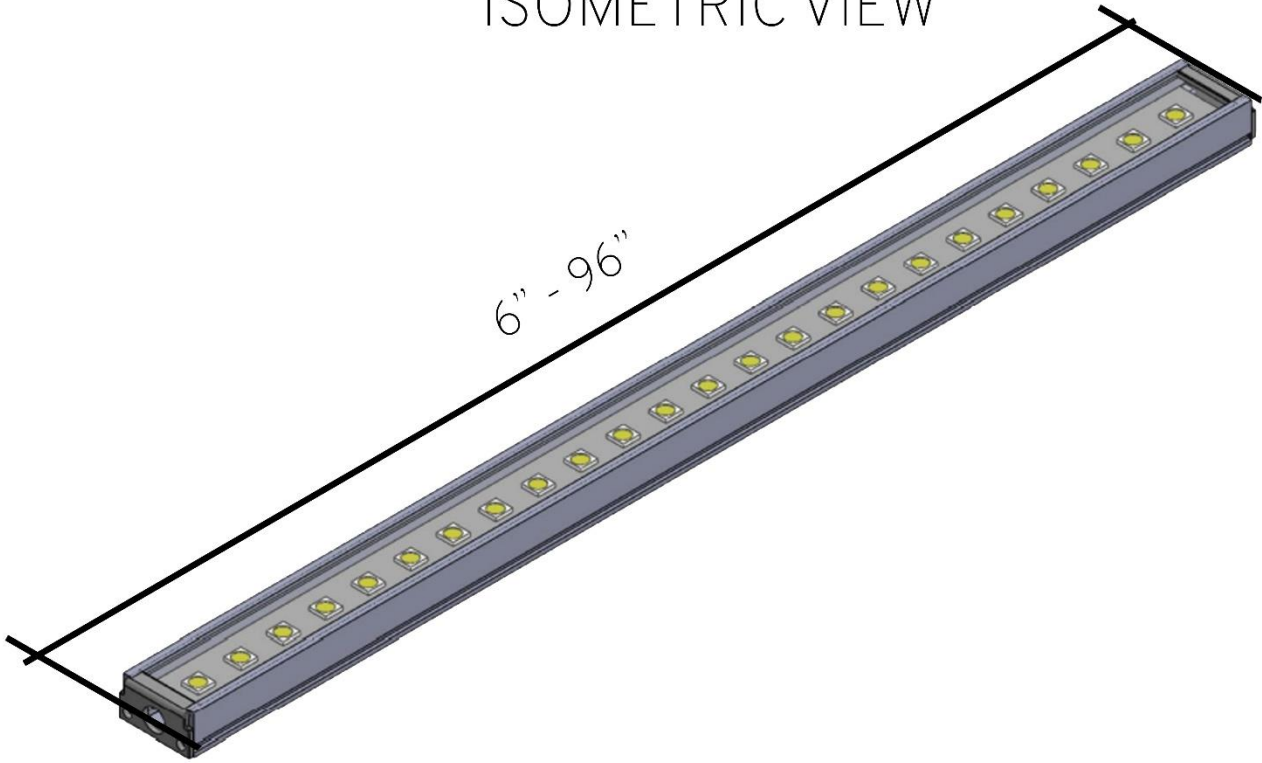

LED0075

LINEAR LED

Made in USA

The LUMIRON LEDO 75 is a low voltage multiple functional LED Linear Lighting system. Also is an energy-efficient solution for residential, commercial and architectural use with an unlimited range of applications. Obviously, this fixture is ideal for indoor use, also in showrooms or showcases, an accent to podiums or desktops, and in the commercial for lighting applications. Basically, it is very similar to installing a shower curtain rod with cuff cover for a more aesthetic appeal.

Lengths	6" – 96" (Custom lengths available)
Color Temp	Warm White, Neutral White, Cool White, RGB, RGBW, CCT
Wattage / foot	3 or 4.5 Watts
Lumens / foot	T2 (272) and T4 (419)
Input Voltage	24 VDC
View Angle	120 degrees
LED Spacing	0.32 Inch center to center
LED Type	T2 (3528), T4 (2835)
IP Rating	Indoor Standard IP20 – Outdoor IP67 EPX Series
CRI	90
Lens	Clear acrylic or diffused lens standard
Lens Type	Flat or Curved
Housing	Anodized clear aluminum extrusion (Custom colors available (gold, black, ...))
Mounting	Wall snap mounting standard
Leads	2 foot 18g 2 cond (custom wire lengths available)

SIDE VIEW EXTRUSION

END CAP

APPLICATION BRACKET

FIXED APPLICATION BRACKET

ISOMETRIC VIEW

TOP VIEW

RGBW

RGB