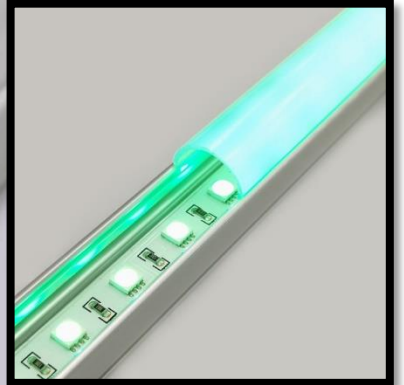

LED0075

LINEAR LED

Made in USA

The LUMIRON LEDO 75 is a low voltage multiple functional LED Linear Lighting system. Also is an energy-efficient solution for residential, commercial and architectural use with an unlimited range of applications. Obviously, this fixture is ideal for indoor use, also in showrooms or showcases, an accent to podiums or desktops, and in the commercial for lighting applications. Basically, it is very similar to installing a shower curtain rod with cuff cover for a more aesthetic appeal.

SIDE VIEW EXTRUSION

END CAP

APPLICATION BRACKET

FIXED APPLICATION BRACKET

ISOMETRIC VIEW

TOP VIEW

RGBW

RGB

CCT

COOL WHITE

WARN WHITE

NEUTRAL WHITE

CURVED LENS

20725 NE. 16 Ave @#A-33
Miami, Florida 33179

TEL: (305) 652-2599
www.lumiron.com
sales@lumiron.com

© Copyright
all rights reserved
2022