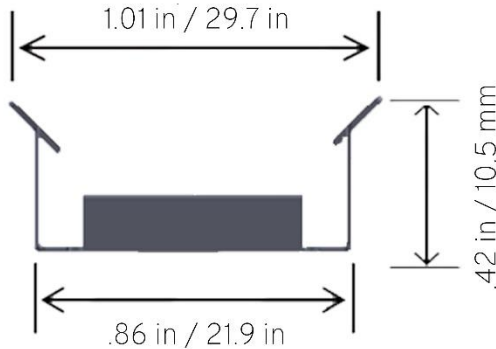

Lengths	6" – 96" (Custom lengths available)
Color Temp	Warm White, Neutral White, Cool White, RGB, RGBW, CCT
Wattage / foot	3 or 4.5 Watts
Lumens / foot	T2 (272) and T4 (419)
Input Voltage	24 VDC
View Angle	120 degrees
LED Spacing	0.32 Inch center to center
LED Type	T2 (3528), T4 (2835)
IP Rating	Indoor Standard IP20 – Outdoor IP67 EPX Series
CRI	90
Lens	Clear acrylic or diffused lens standard
Lens Type	Flat or Curved
Housing	Anodized clear aluminum extrusion (Custom colors available (gold, black, ...))
Mounting	Wall snap mounting standard
Leads	2 foot 18g 2 cond (custom wire lengths available)

SIDE VIEW EXTRUSION

END CAP

APPLICATION BRACKET

FIXED APPLICATION BRACKET

ISOMETRIC VIEW

TOP VIEW

RGBW

RGB