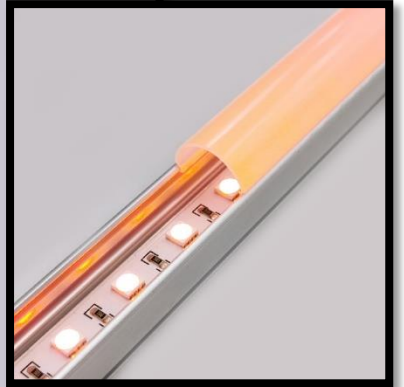

LED0075

LINEAR LED

Made in USA

The LUMIRON LEDO 75 is a low voltage multiple functional LED Linear Lighting system. Also is an energy-efficient solution for residential, commercial and architectural use with an unlimited range of applications. Obviously, this fixture is ideal for indoor use, also in showrooms or showcases, an accent to podiums or desktops, and in the commercial for lighting applications. Basically, it is very similar to installing a shower curtain rod with cuff cover for a more aesthetic appeal.

It's ultra-slim design and our ability to design custom linear solutions for your specific applications reduces installation limitations. It has dimming capabilities that integrate with many of the controls used in traditional lighting as well as specific ones used for optimal results. LEDs give you limitless functional and design options in the lighting world. Are available in different colors like Cool White (6500k), Neutral White (5000k), Warm White (3000k), RGB (Red, Green, Blue), RGBW (Red, Green, Blue, White) and CCT (6500K - 3000K).

SIDE VIEW EXTRUSION

END CAP

APPLICATION BRACKET

FIXED APPLICATION BRACKET

ISOMETRIC VIEW

TOP VIEW

RGBW

RGB

CCT

COOL WHITE

WARN WHITE

NEUTRAL WHITE

CURVED LENS

20725 NE. 16 Ave @#A-33
Miami, Florida 33179

TEL: (305) 652-2599
www.lumiron.com
sales@lumiron.com

© Copyright
all rights reserved
2022