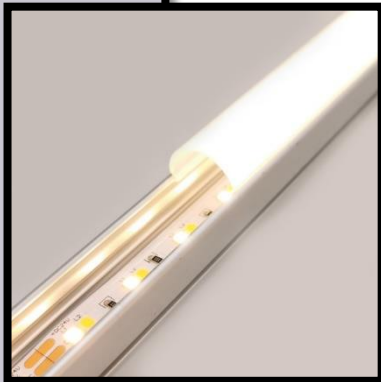

LED0075

LINEAR LED

Made in USA

The LUMIRON LEDO 75 is a low voltage multiple functional LED Linear Lighting system. Also is an energy-efficient solution for residential, commercial and architectural use with an unlimited range of applications. Obviously, this fixture is ideal for indoor use, also in showrooms or showcases, an accent to podiums or desktops, and in the commercial for lighting applications. Basically, it is very similar to installing a shower curtain rod with cuff cover for a more aesthetic appeal.

SIDE VIEW EXTRUSION

END CAP

APPLICATION BRACKET

FIXED APPLICATION BRACKET

ISOMETRIC VIEW

TOP VIEW

RGBW

RGB

CCT

COOL WHITE

WARN WHITE

NEUTRAL WHITE

CURVED LENS

20725 NE. 16 Ave @#A-33
Miami, Florida 33179

TEL: (305) 652-2599
www.lumiron.com
sales@lumiron.com

© Copyright
all rights reserved
2022