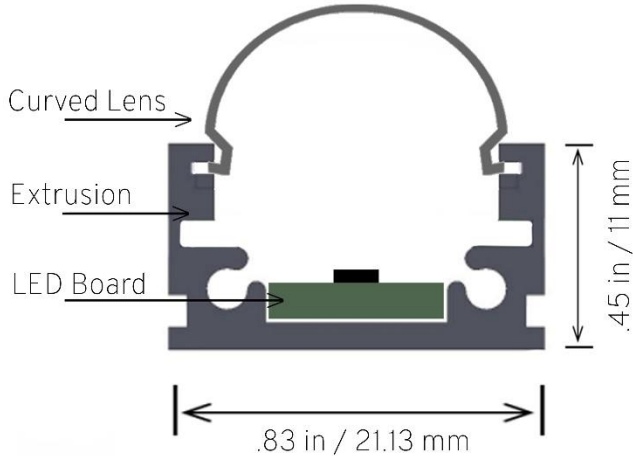

SIDE VIEW EXTRUSION