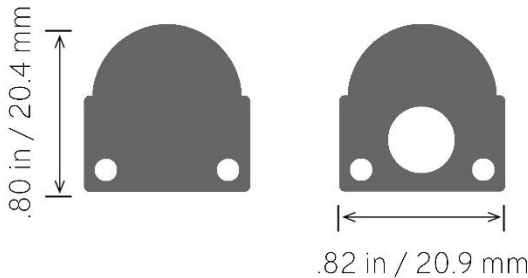

SIDE VIEW EXTRUSION

END CAP

APPLICATION BRACKET

FIXED APPLICATION BRACKET