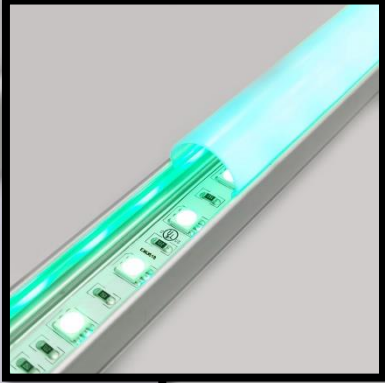

LED0075

LINEAR LED

Made in USA

The LUMIRON LEDO 75 is a low voltage multiple functional LED Linear Lighting system. Also is an energy-efficient solution for residential, commercial and architectural use with an unlimited range of applications. Obviously, this fixture is ideal for indoor use, also in showrooms or showcases, an accent to podiums or desktops, and in the commercial for lighting applications. Basically, it is very similar to installing a shower curtain rod with cuff cover for a more aesthetic appeal.

SIDE VIEW EXTRUSION

END CAP

APPLICATION BRACKET

FIXED APPLICATION BRACKET

ISOMETRIC VIEW

TOP VIEW

RGBW

RGB

CCT

COOL WHITE

WARN WHITE

NEUTRAL WHITE

CURVED LENS

20725 NE. 16 Ave @#A-33
Miami, Florida 33179

TEL: (305) 652-2599
www.lumiron.com
sales@lumiron.com

© Copyright
all rights reserved
2022