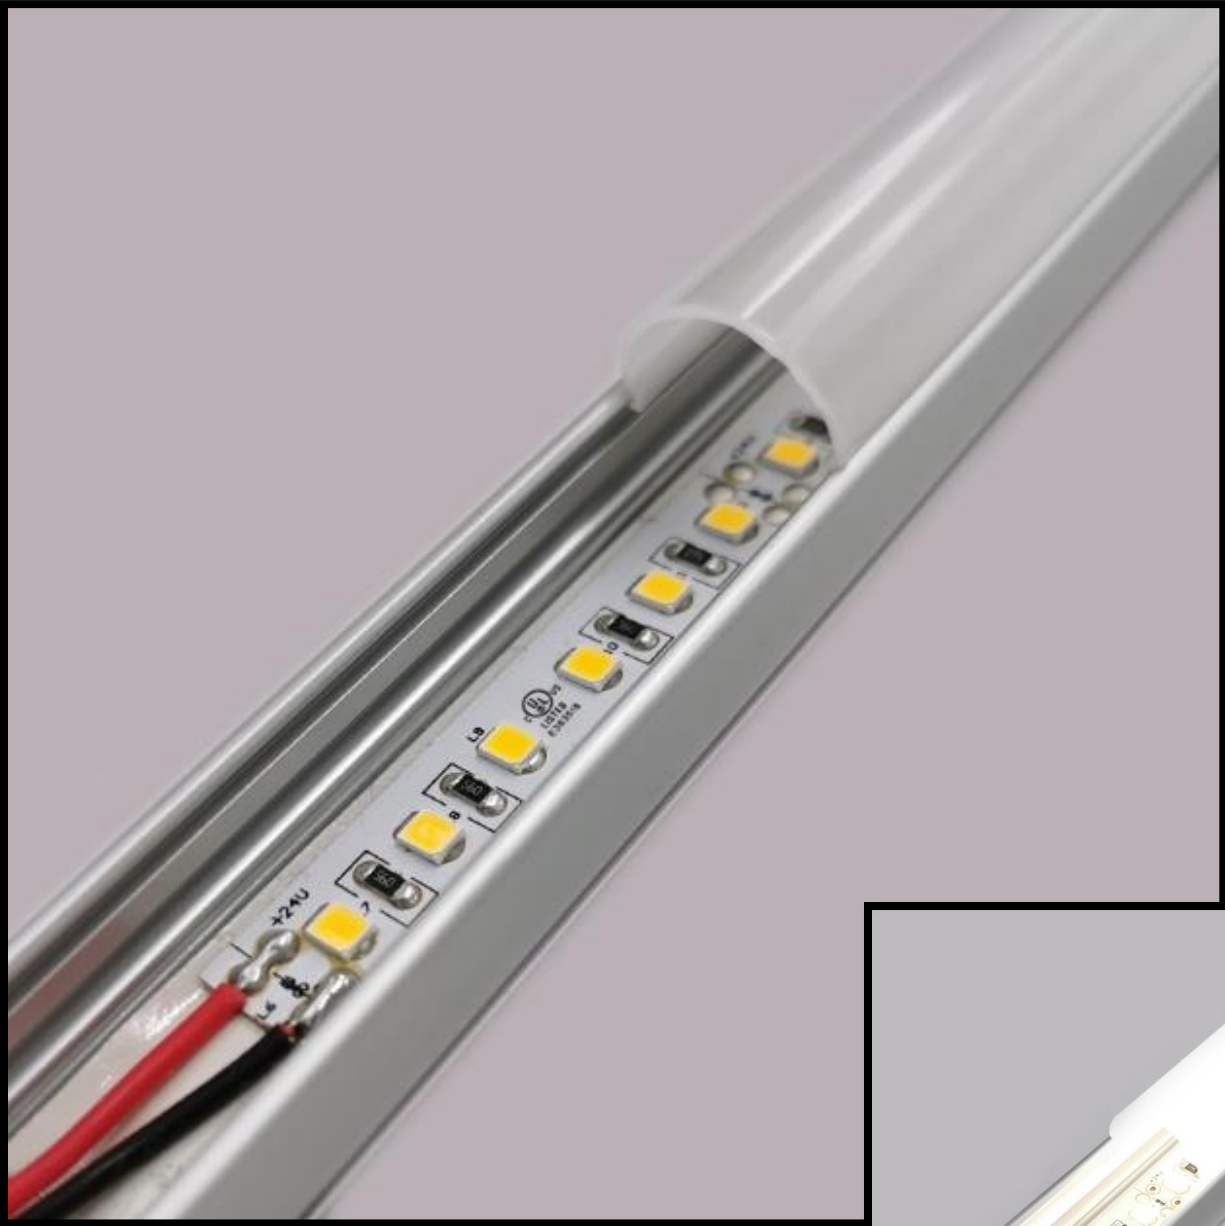

LED0075

LINEAR LED

Made in USA

The LUMIRON LEDO 75 is a low voltage multiple functional LED Linear Lighting system. Also is an energy-efficient solution for residential, commercial and architectural use with an unlimited range of applications. Obviously, this fixture is ideal for indoor use, also in showrooms or showcases, an accent to podiums or desktops, and in the commercial for lighting applications. Basically, it is very similar to installing a shower curtain rod with cuff cover for a more aesthetic appeal.

SIDE VIEW EXTRUSION

END CAP

APPLICATION BRACKET

FIXED APPLICATION BRACKET

ISOMETRIC VIEW

TOP VIEW

RGBW

RGB

CCT

COOL WHITE

WARN WHITE

NEUTRAL WHITE

CURVED LENS

20725 NE. 16 Ave @#A-33
Miami, Florida 33179

TEL: (305) 652-2599
www.lumiron.com
sales@lumiron.com

© Copyright
all rights reserved
2022