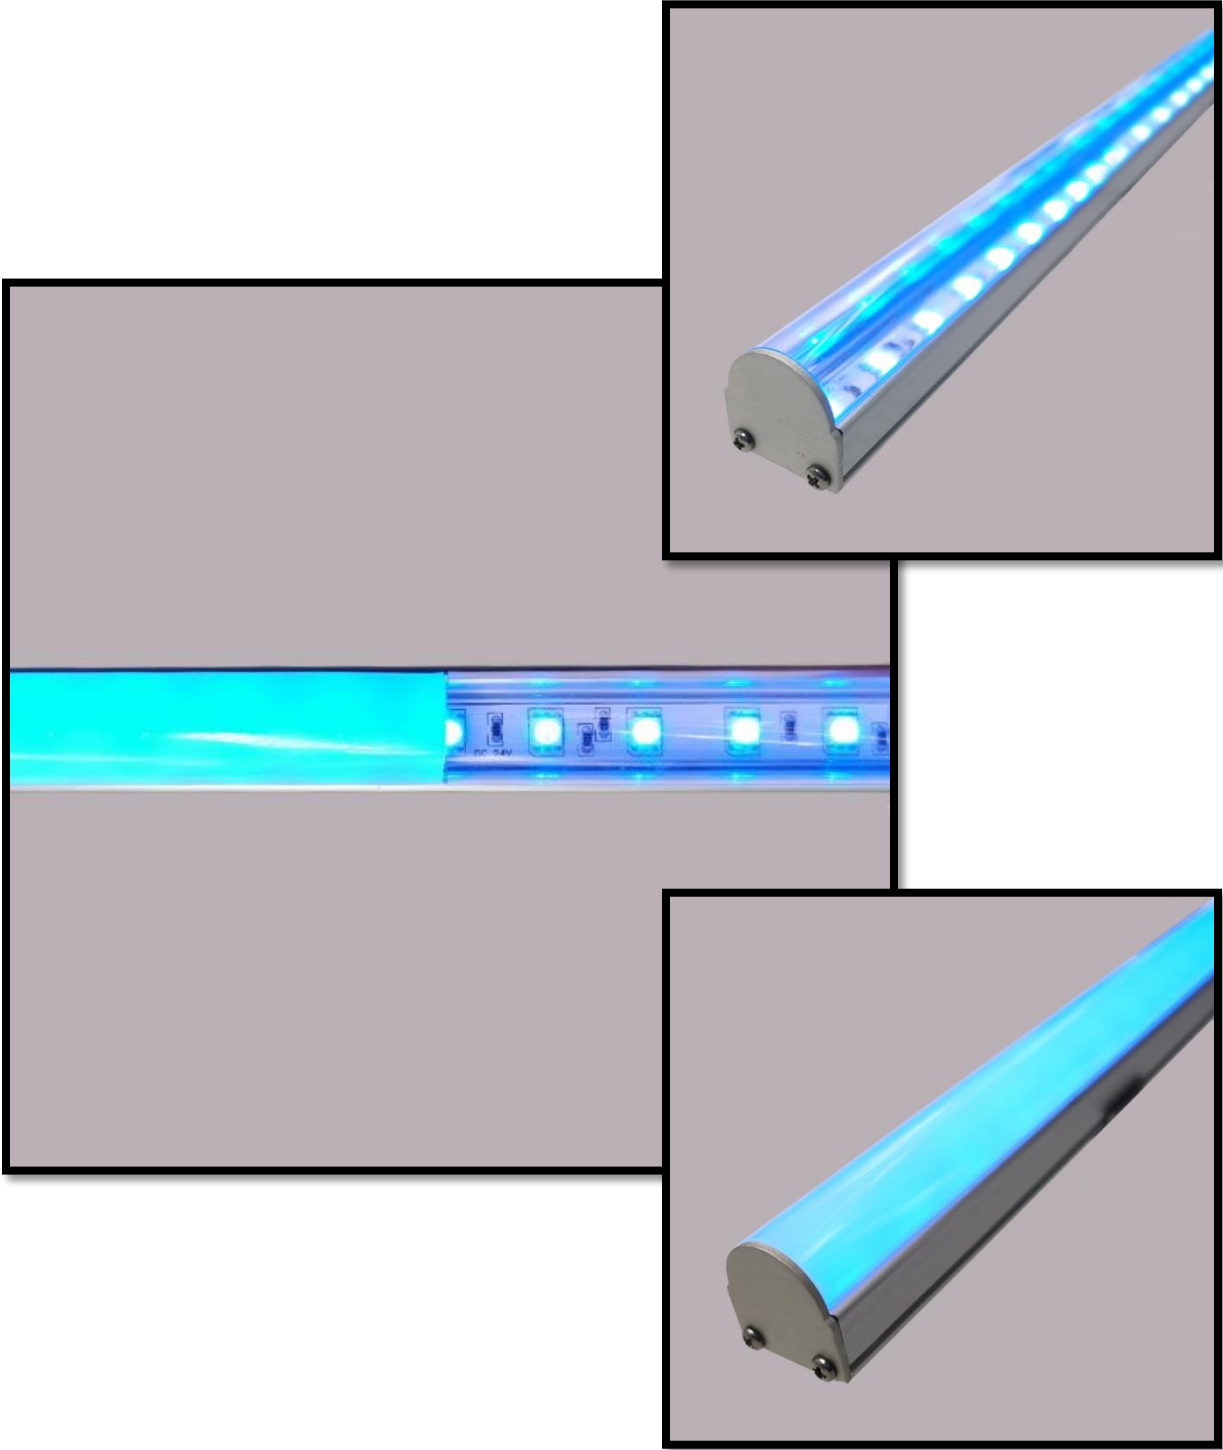

LED0075

LINEAR LED

Made in USA

The LUMIRON LEDO 75 is a low voltage multiple functional LED Linear Lighting system. Also is an energy-efficient solution for residential, commercial and architectural use with an unlimited range of applications. Obviously, this fixture is ideal for indoor use, also in showrooms or showcases, an accent to podiums or desktops, and in the commercial for lighting applications. Basically, it is very similar to installing a shower curtain rod with cuff cover for a more aesthetic appeal.

CCT

COOL WHITE

WARN WHITE

NEUTRAL WHITE

CURVED LENS

20725 NE. 16 Ave @#A-33
Miami, Florida 33179

TEL: (305) 652-2599
www.lumiron.com
sales@lumiron.com

© Copyright
all rights reserved
2022