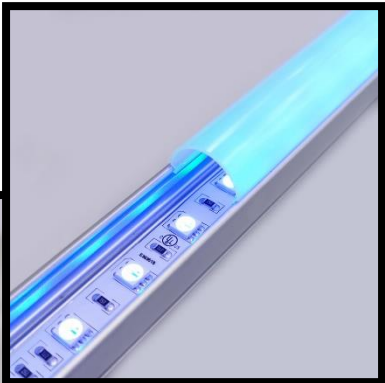

LED0075

LINEAR LED

Made in USA

The LUMIRON LEDO 75 is a low voltage multiple functional LED Linear Lighting system. Also is an energy-efficient solution for residential, commercial and architectural use with an unlimited range of applications. Obviously, this fixture is ideal for indoor use, also in showrooms or showcases, an accent to podiums or desktops, and in the commercial for lighting applications. Basically, it is very similar to installing a shower curtain rod with cuff cover for a more aesthetic appeal.

SIDE VIEW EXTRUSION

END CAP

APPLICATION BRACKET

FIXED APPLICATION BRACKET

ISOMETRIC VIEW

TOP VIEW

RGBW

RGB

CCT

COOL WHITE

WARN WHITE

NEUTRAL WHITE

CURVED LENS

20725 NE. 16 Ave @#A-33
Miami, Florida 33179

TEL: (305) 652-2599
www.lumiron.com
sales@lumiron.com

© Copyright
all rights reserved
2022