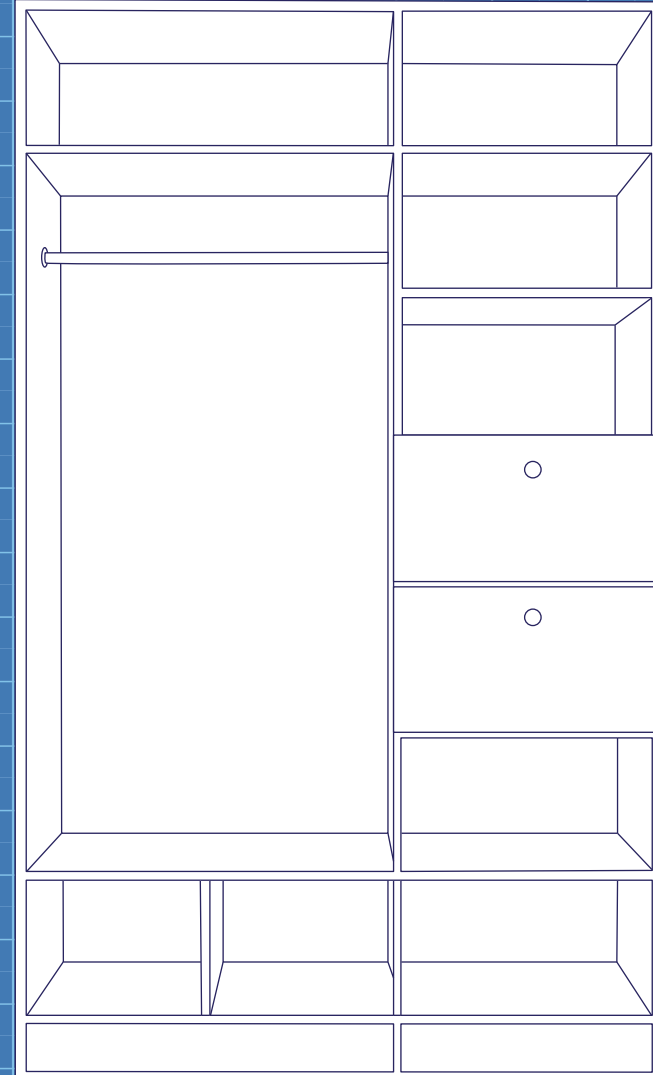

WALL

SECTION

SECTION

WALL

SECTION

WALKING CLOSET
SAMPLE SET UP

DOOR

SECTION

WALL

SECTION

SECTION

POWER SUPPLY

WIRING GOES THROUGH
BRACKET **SIDE A**

LUMIROD 110C

BRACKET
SIDE B