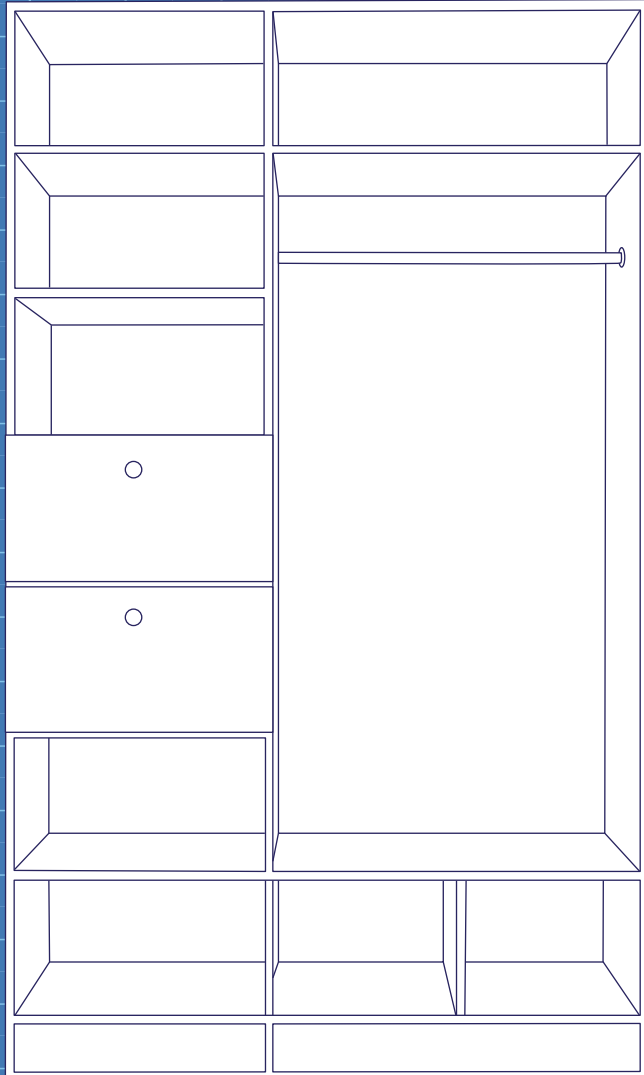

WALL

SECTION

SECTION

WALL

SECTION

WALKING CLOSET
SAMPLE SET UP

DOOR

SECTION

WALL

SECTION

SECTION

POWER SUPPLY

WIRING GOES THROUGH
BRACKET **SIDE A**

LUMIROD 110C

BRACKET
SIDE B