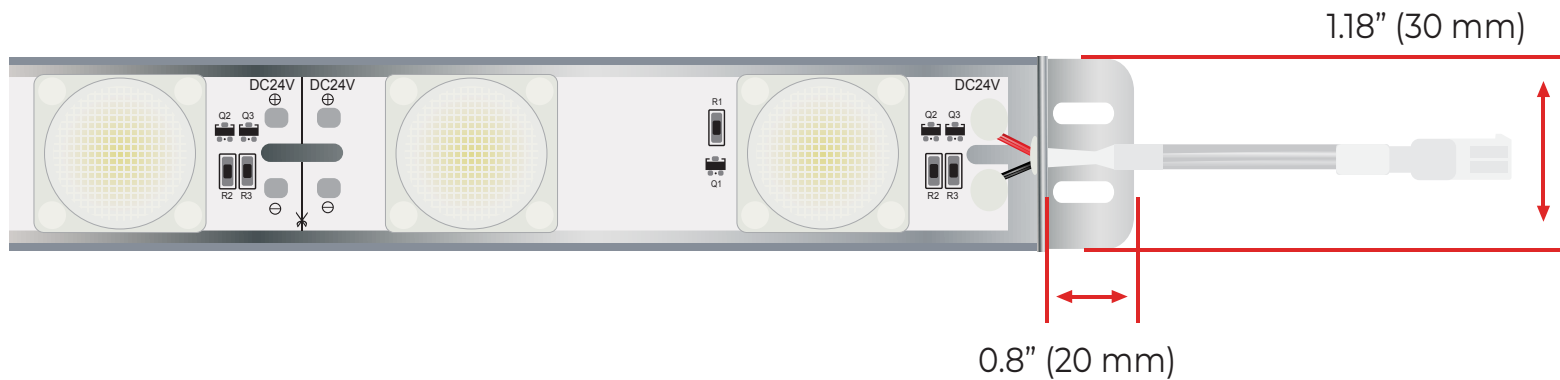

LARGOLED

EDGE-LIT RIGID-HIGH POWER LED BAR

PRODUCT MANUAL

LUMIRON
LED LIGHTING

PRODUCT FEATURES AND SPECS

APPLICATIONS

Signboard light boxes, signage, advertising signs, decoration and other areas

MOUNTING METHOD

Thermally conductive adhesive or screw fixing.

- ✓ Single color available in 3 different temperatures, Cool, Warm, and Neutral white.
- ✓ Suitable for double-sided light boxes from 4" to 9" thick.
- ✓ High Power LED.
- ✓ Single or Two LEDs can be cut to suit different light box lengths.
- ✓ **Waterproof**

PRODUCT STRUCTURE

PRODUCT SPECS

PRODUCT TECHNICAL SPECS

 **PRODUCT INFORMATION**

LARGOLED 41" CW6500K IP65 HIH POWER LED BAR SURFACE-MOUNTED LED CHANNEL

SKU: 2800LRG251-1001
SIZE: 41" X 1.2" X 0.8"
COLOR LED: Cool White 6500K,
VOLTAGE: 24VDC
POWER: 27Watts
BEAM ANGLE: 10° x 45°
NUMBER OF LEDs: 18
RATING: IP65
UL LISTED : E363518

LARGOLED 36.7" CW6500K IP65 HIH POWER LED BAR SURFACE-MOUNTED LED CHANNEL

SKU: 2800LRG251-1002
SIZE: 36.7" X 1.2" X 0.8"
COLOR LED: Cool White 6500K
VOLTAGE: 24VDC
POWER: 24Watts
BEAM ANGLE: 10° x 45°
NUMBER OF LEDs: 16
RATING: IP65
UL LISTED : E363518