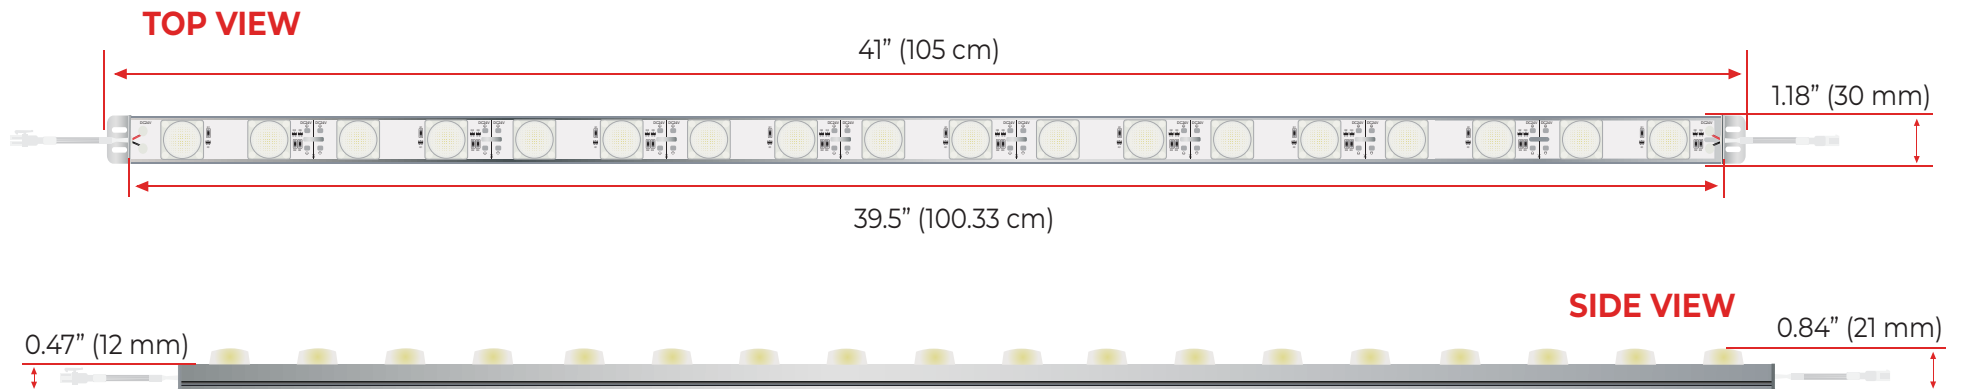

LARGOLED

EDGE-LIT RIGID-HIGH POWER LED BAR

PRODUCT MANUAL

LUMIRON
LED LIGHTING

PRODUCT FEATURES AND SPECS

APPLICATIONS

Signboard light boxes, signage, advertising signs, decoration and other areas

MOUNTING METHOD

Thermally conductive adhesive or screw fixing.

- ✓ Single color available in 3 different temperatures, Cool, Warm, and Neutral white.
- ✓ Suitable for double-sided light boxes from 4" to 9" thick.
- ✓ High Power LED.
- ✓ Single or Two LEDs can be cut to suit different light box lengths.
- ✓ **Waterproof**

PRODUCT STRUCTURE

PRODUCT SPECS

PRODUCT TECHNICAL SPECS

 **PRODUCT INFORMATION**

LARGOLED 41" CW6500K IP65 HIH POWER LED BAR SURFACE-MOUNTED LED CHANNEL

SKU: 2800LRG251-1001
SIZE: 41" X 1.2" X 0.8"
COLOR LED: Cool White 6500K,
VOLTAGE: 24VDC
POWER: 27Watts
BEAM ANGLE: 10° x 45°
NUMBER OF LEDs: 18
RATING: IP65
UL LISTED : E363518

LARGOLED 36.7" CW6500K IP65 HIH POWER LED BAR SURFACE-MOUNTED LED CHANNEL

SKU: 2800LRG251-1002
SIZE: 36.7" X 1.2" X 0.8"
COLOR LED: Cool White 6500K
VOLTAGE: 24VDC
POWER: 24Watts
BEAM ANGLE: 10° x 45°
NUMBER OF LEDs: 16
RATING: IP65
UL LISTED : E363518