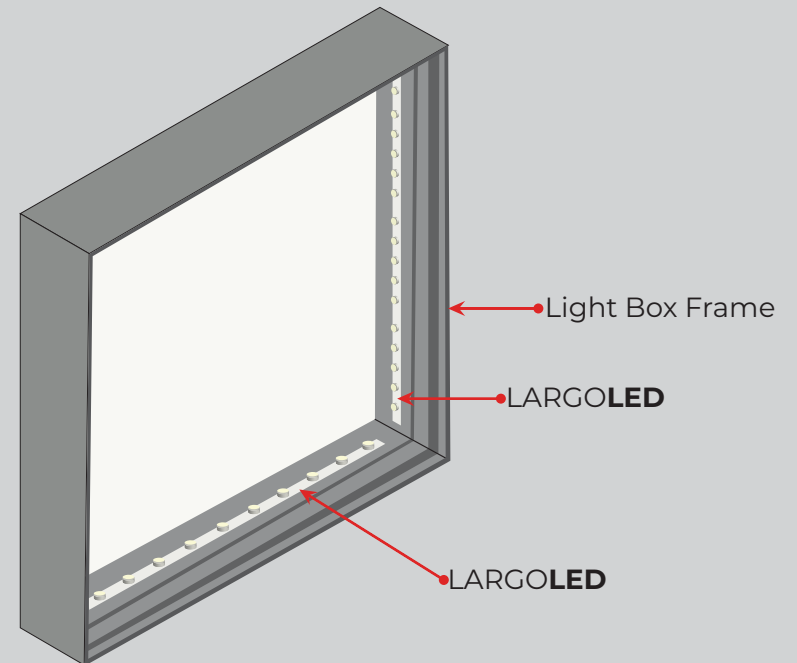

LARGOLED

EDGE-LIT RIGID-HIGH POWER LED BAR

PRODUCT MANUAL

LUMIRON
LED LIGHTING

PRODUCT FEATURES AND SPECS

APPLICATIONS

Signboard light boxes, signage, advertising signs, decoration and other areas

MOUNTING METHOD

Thermally conductive adhesive or screw fixing.

- ✓ Single color available in 3 different temperatures, Cool, Warm, and Neutral white.
- ✓ Suitable for double-sided light boxes from 4" to 9" thick.
- ✓ High Power LED.
- ✓ Single or Two LEDs can be cut to suit different light box lengths.
- ✓ **Waterproof**

 **ACCESORIES**

SKU: 2701LRG350-1003
LARGOLED Connecting cable MALE / FEMALE 6" wire
 can be used to daisy-chain

SKU: 2701LRG350-1002
LARGOLED Connecting cable MALE 48" wire
 can be used to daisy-chain

SKU: 2701LRG350-1001
LARGOLED Connecting cable FEMALE 48" wire
 can be used to daisy-chain

LIGHT BOX SAMPLE DIAGRAM

NOTE

This diagram illustrates an example of a LIGHT BOX. Internal structure and specifications may vary according to each manufacturer. This example specifically demonstrates the applications and functionality of the **LARGO LED**.