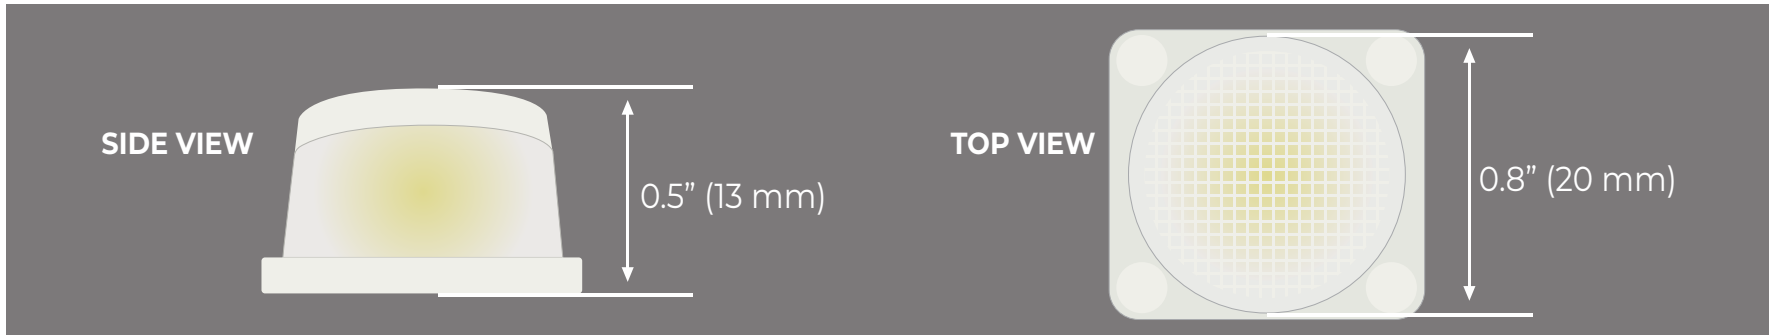

LARGOLED

EDGE-LIT RIGID-HIGH POWER LED BAR

PRODUCT MANUAL

LUMIRON
LED LIGHTING

PRODUCT FEATURES AND SPECS

APPLICATIONS

Signboard light boxes, signage, advertising signs, decoration and other areas

MOUNTING METHOD

Thermally conductive adhesive or screw fixing.

- ✓ Single color available in 3 different temperatures, Cool, Warm, and Neutral white.
- ✓ Suitable for double-sided light boxes from 4" to 9" thick.
- ✓ High Power LED.
- ✓ Single or Two LEDs can be cut to suit different light box lengths.
- ✓ **Waterproof**

PRODUCT STRUCTURE

PRODUCT SPECS

PRODUCT TECHNICAL SPECS

 **PRODUCT INFORMATION**

LARGOLED 41" CW6500K IP65 HIH POWER LED BAR SURFACE-MOUNTED LED CHANNEL

SKU: 2800LRG251-1001
SIZE: 41" X 1.2" X 0.8"
COLOR LED: Cool White 6500K,
VOLTAGE: 24VDC
POWER: 27Watts
BEAM ANGLE: 10° x 45°
NUMBER OF LEDs: 18
RATING: IP65
UL LISTED : E363518

LARGOLED 36.7" CW6500K IP65 HIH POWER LED BAR SURFACE-MOUNTED LED CHANNEL

SKU: 2800LRG251-1002
SIZE: 36.7" X 1.2" X 0.8"
COLOR LED: Cool White 6500K
VOLTAGE: 24VDC
POWER: 24Watts
BEAM ANGLE: 10° x 45°
NUMBER OF LEDs: 16
RATING: IP65
UL LISTED : E363518