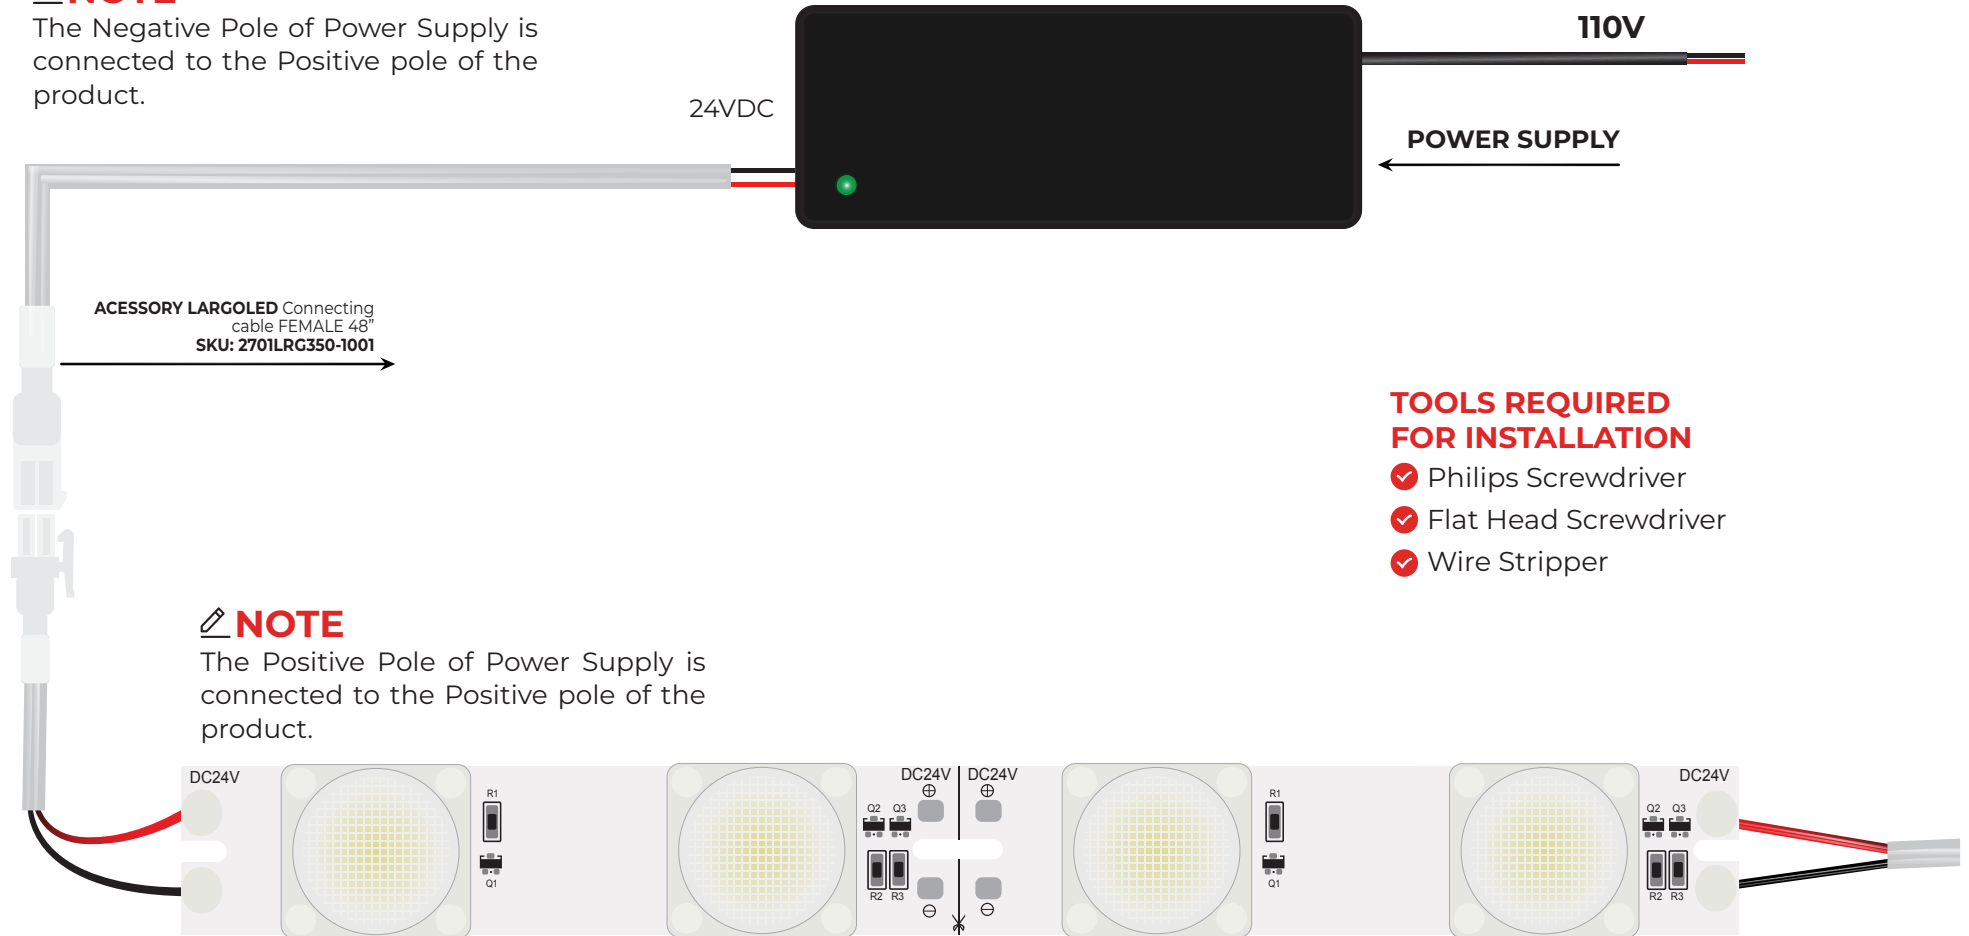

LIGHT BOX SAMPLE DIAGRAM

NOTE

This diagram illustrates an example of a LIGHT BOX. Internal structure and specifications may vary according to each manufacturer. This example specifically demonstrates the applications and functionality of the **LARGO LED**.

CONNECTION DIAGRAM

NOTE

The Negative Pole of Power Supply is connected to the Positive pole of the product.

24VDC

110V

POWER SUPPLY

ACCESSORY LARGOLED Connecting cable FEMALE 48" SKU: 2701LRG350-1001

TOOLS REQUIRED FOR INSTALLATION

- ✓ Philips Screwdriver
- ✓ Flat Head Screwdriver
- ✓ Wire Stripper

NOTE

The Positive Pole of Power Supply is connected to the Positive pole of the product.

APPLICATION SAMPLES

THANK YOU

 305-652-2599

 20725 NE 16 Ave.
Suite A-33 Miami, FL 33179