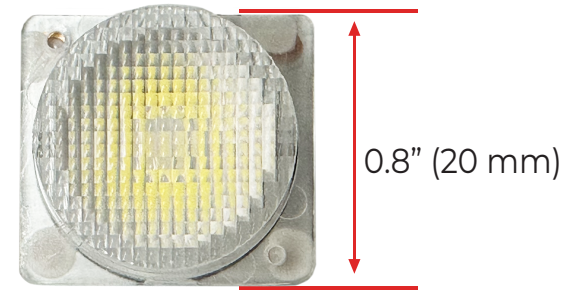

### SIDE VIEW

**PRODUCT SPECS**

**SIDE VIEW**

**TOP VIEW**

4.5" (114.3 mm) 3W

Option to cut every 2 LEDs

**PRODUCT TECHNICAL SPECS**

 **PRODUCT INFORMATION**