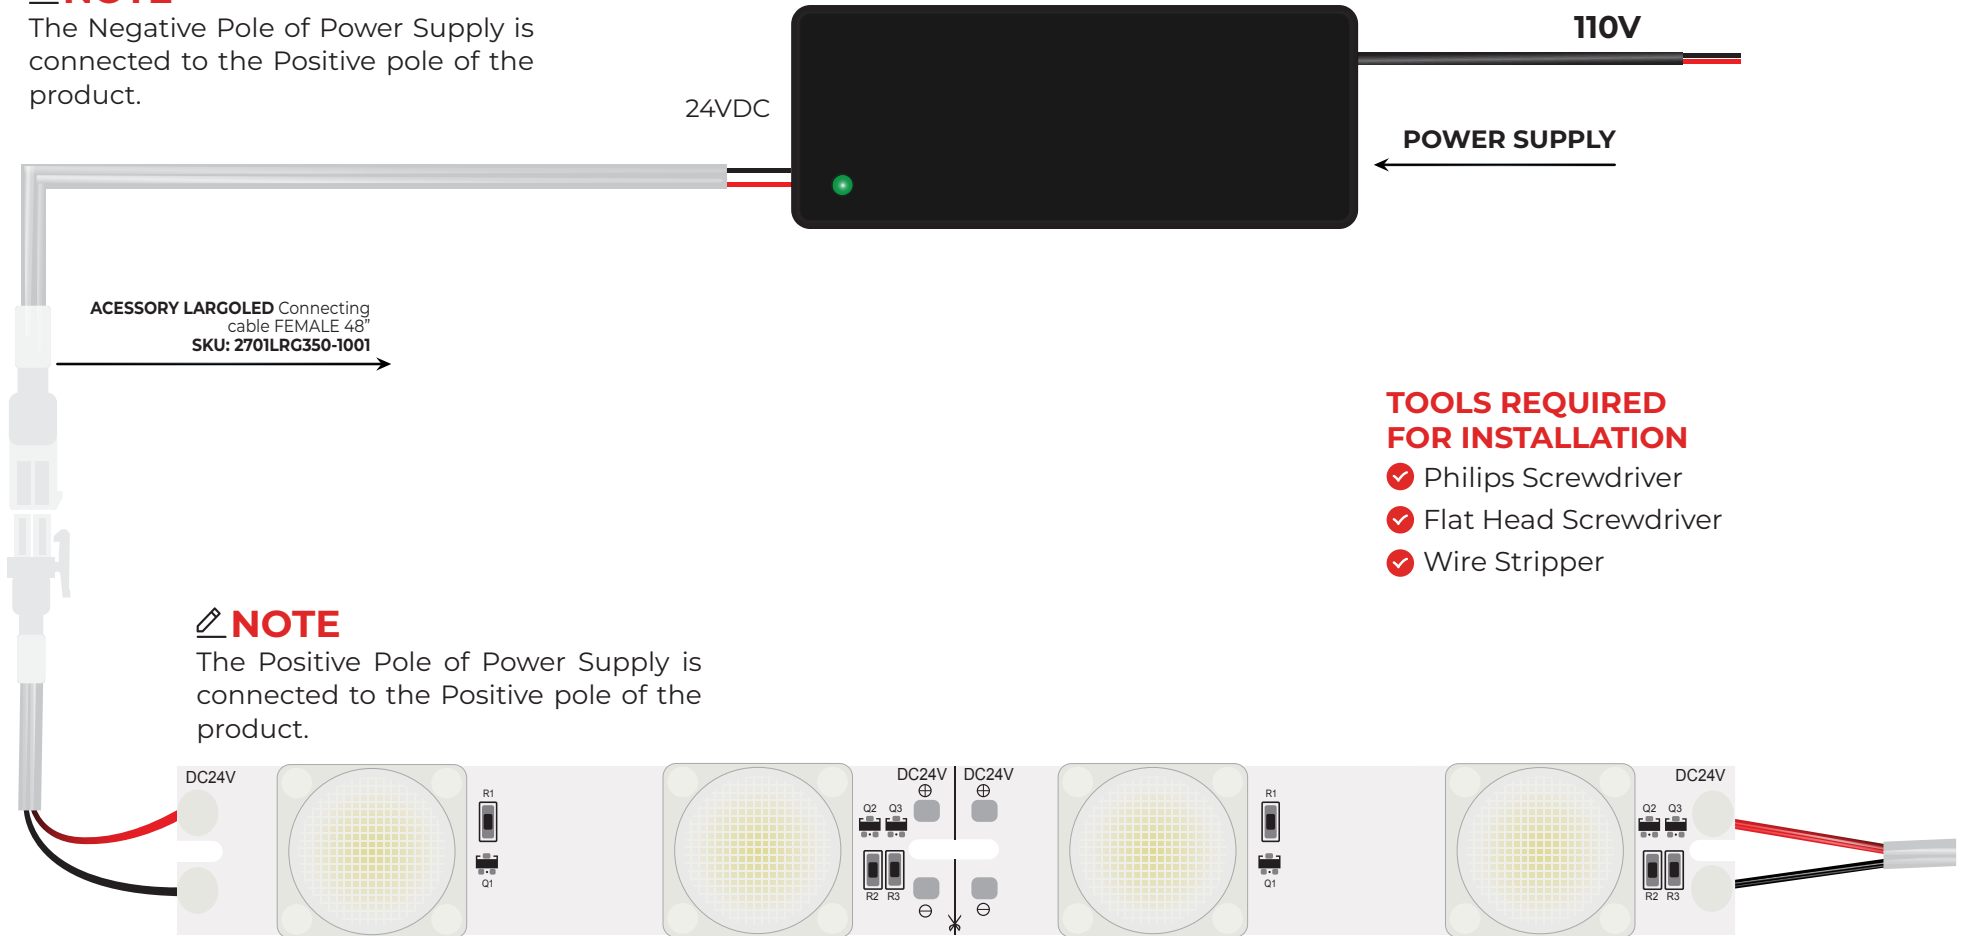

## CONNECTION DIAGRAM

**NOTE**

The Negative Pole of Power Supply is connected to the Positive pole of the product.

24VDC

110V

POWER SUPPLY

ACCESSORY LARGOLED Connecting cable FEMALE 48" SKU: 2701LRG350-1001

**TOOLS REQUIRED FOR INSTALLATION**

- ✓ Philips Screwdriver
- ✓ Flat Head Screwdriver
- ✓ Wire Stripper

**NOTE**

The Positive Pole of Power Supply is connected to the Positive pole of the product.

**APPLICATION SAMPLES**