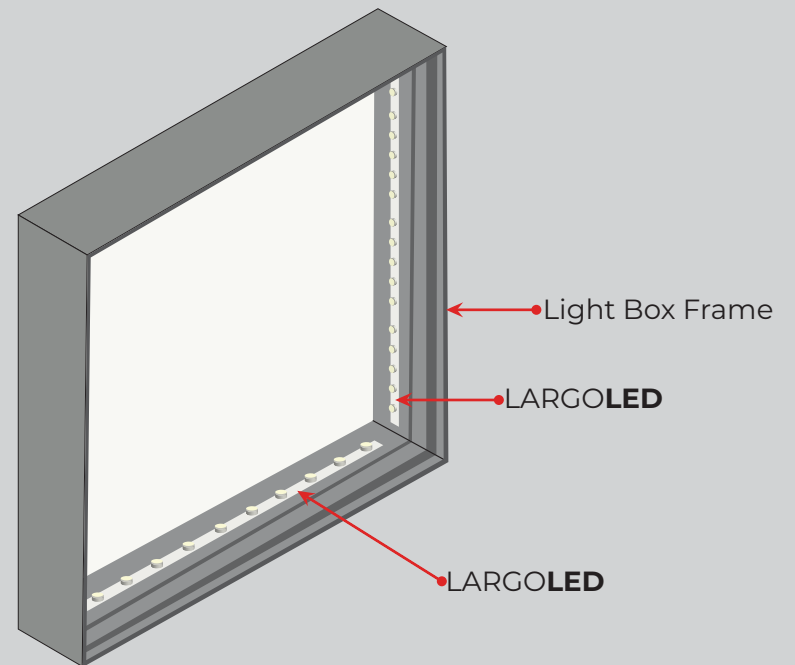

**SKU: 2701LRG350-1001**  
**LARGOLED** Connecting cable FEMALE 48" wire  
 can be used to daisy-chain

**LIGHT BOX SAMPLE DIAGRAM**

**NOTE**

This diagram illustrates an example of a LIGHT BOX. Internal structure and specifications may vary according to each manufacturer. This example specifically demonstrates the applications and functionality of the **LARGO LED**.