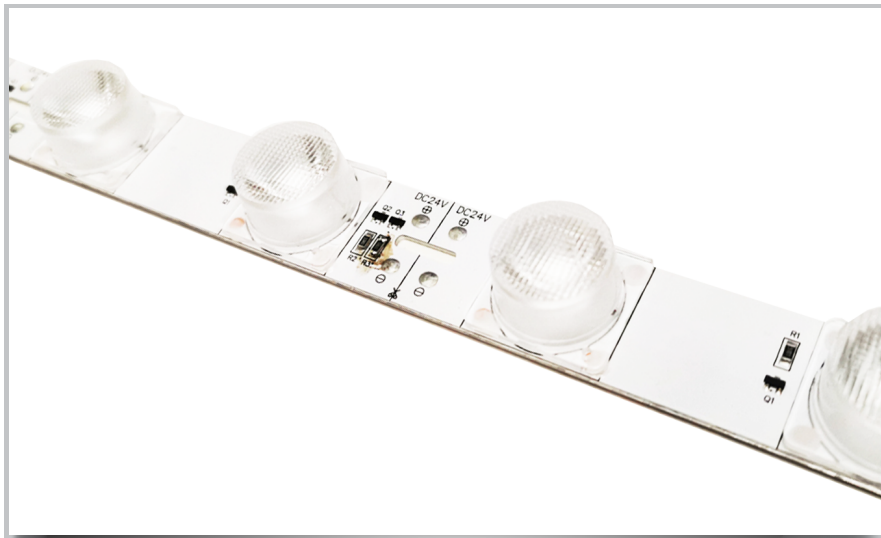

# LARGOLED

EDGE-LIT RIGID-HIGH POWER LED BAR

## PRODUCT MANUAL

**LUMIRON**  
LED LIGHTING

### MOUNTING METHOD

Thermally conductive adhesive or screw fixing.

- ✓ Single color available in 3 different temperatures, Cool, Warm, and Neutral white.
- ✓ Suitable for double-sided light boxes from 4" to 9" thick.
- ✓ High Power LED.
- ✓ Single or Two LEDs can be cut to suit different light box lengths.

**LARGOLED 36.7" CW6500K IP65 HIH POWER LED BAR SURFACE-MOUNTED LED CHANNEL**

**SKU:** 2800LRG251-1002  
**SIZE:** 36.7" X 1.2" X 0.8"  
**COLOR LED:** Cool White 6500K  
**VOLTAGE:** 24VDC  
**POWER:** 24Watts  
**BEAM ANGLE:** 10° x 45°  
**NUMBER OF LEDs:** 16  
**RATING:** IP65  
**UL LISTED :** E363518