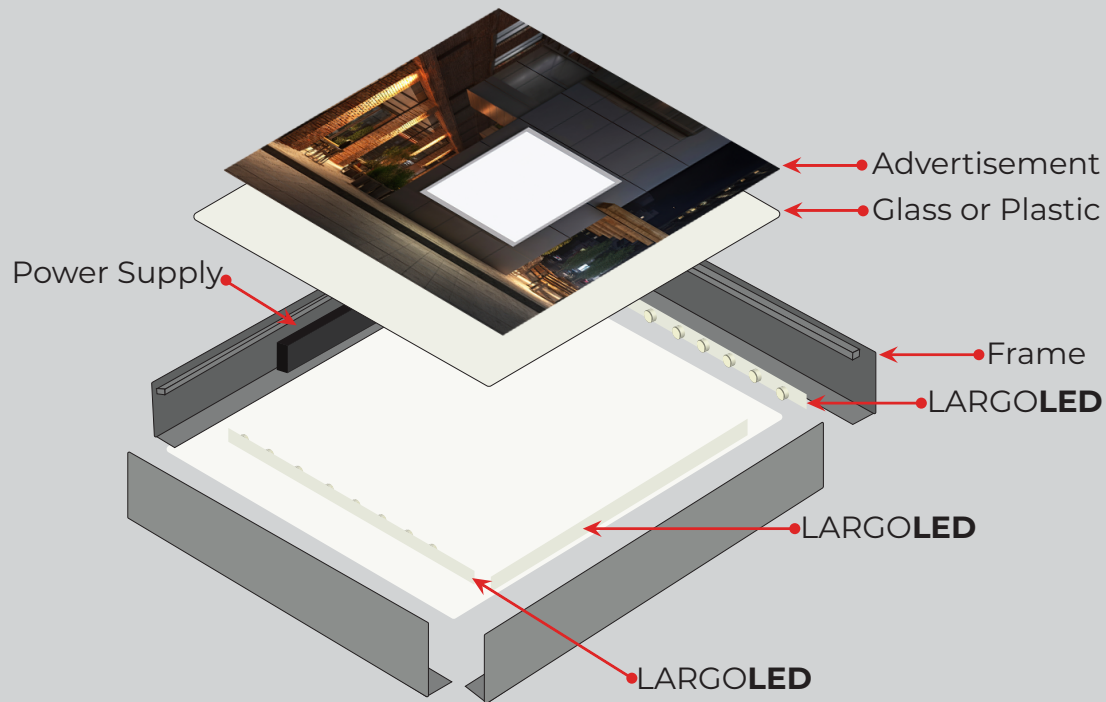

**SKU: 2701LRG350-1001**  
**LARGOLED** Connecting cable FEMALE 48" wire  
 can be used to daisy-chain

**LIGHT BOX SAMPLE DIAGRAM**

**NOTE**

This diagram illustrates an example of a LIGHT BOX. Internal structure and specifications may vary according to each manufacturer. This example specifically demonstrates the applications and functionality of the **LARGO LED**.