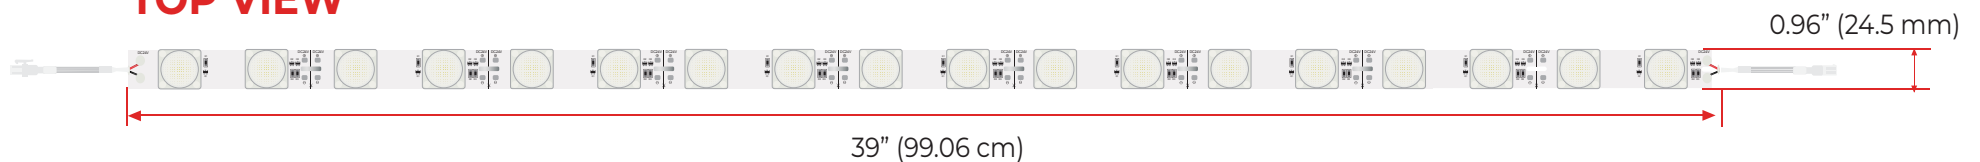

### MOUNTING METHOD

Thermally conductive adhesive or screw fixing.

- ✓ Single color available in 3 different temperatures, Cool, Warm, and Neutral white.
- ✓ Suitable for double-sided light boxes from 4" to 9" thick.
- ✓ High Power LED.
- ✓ Single or Two LEDs can be cut to suit different light box lengths.

### SIDE VIEW

**PRODUCT SPECS**

**SIDE VIEW**

**TOP VIEW**

4.5" (114.3 mm) 3W

Option to cut every 2 LEDs

**PRODUCT TECHNICAL SPECS**

 **PRODUCT INFORMATION**