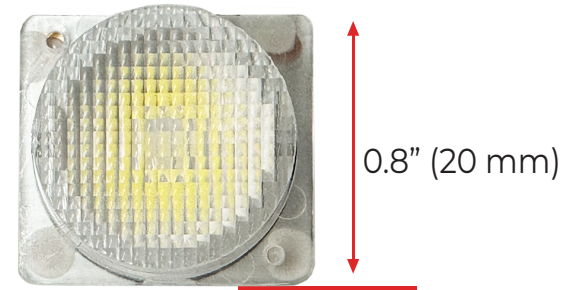

### MOUNTING METHOD

Thermally conductive adhesive or screw fixing.

- ✓ Single color available in 3 different temperatures, Cool, Warm, and Neutral white.
- ✓ Suitable for double-sided light boxes from 4" to 9" thick.
- ✓ High Power LED.
- ✓ Single or Two LEDs can be cut to suit different light box lengths.
- ✓ **Waterproof**

### SIDE VIEW

# PRODUCT SPECS

SIDE VIEW

TOP VIEW

**PRODUCT TECHNICAL SPECS**

 **PRODUCT INFORMATION**

**LARGOLED 41" CW6500K IP65 HIH POWER LED BAR SURFACE-MOUNTED LED CHANNEL**

**SKU:** 2800LRG251-1001  
**SIZE:** 41" X 1.2" X 0.8"  
**COLOR LED:** Cool White 6500K,  
**VOLTAGE:** 24VDC  
**POWER:** 27Watts  
**BEAM ANGLE:** 10° x 45°  
**NUMBER OF LEDs:** 18  
**RATING:** IP65  
**UL LISTED :** E363518