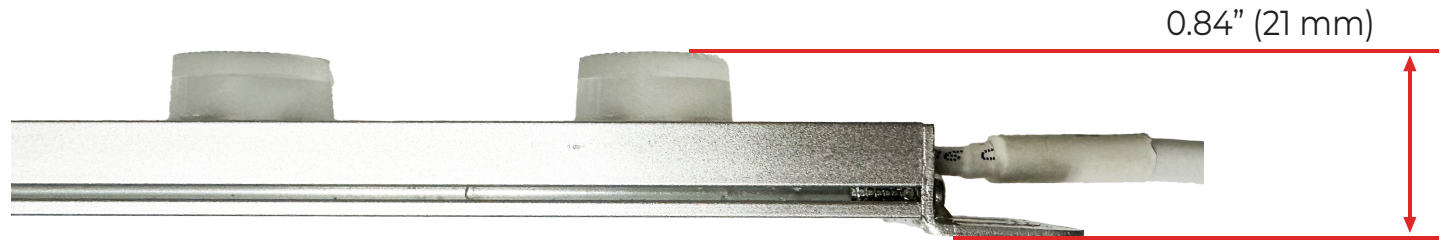

### SIDE VIEW

# PRODUCT SPECS

SIDE VIEW

TOP VIEW

**PRODUCT TECHNICAL SPECS**

 **PRODUCT INFORMATION**

**LARGOLED 41" CW6500K IP65 HIH POWER LED BAR SURFACE-MOUNTED LED CHANNEL**

**SKU:** 2800LRG251-1001  
**SIZE:** 41" X 1.2" X 0.8"  
**COLOR LED:** Cool White 6500K,  
**VOLTAGE:** 24VDC  
**POWER:** 27Watts  
**BEAM ANGLE:** 10° x 45°  
**NUMBER OF LEDs:** 18  
**RATING:** IP65  
**UL LISTED :** E363518