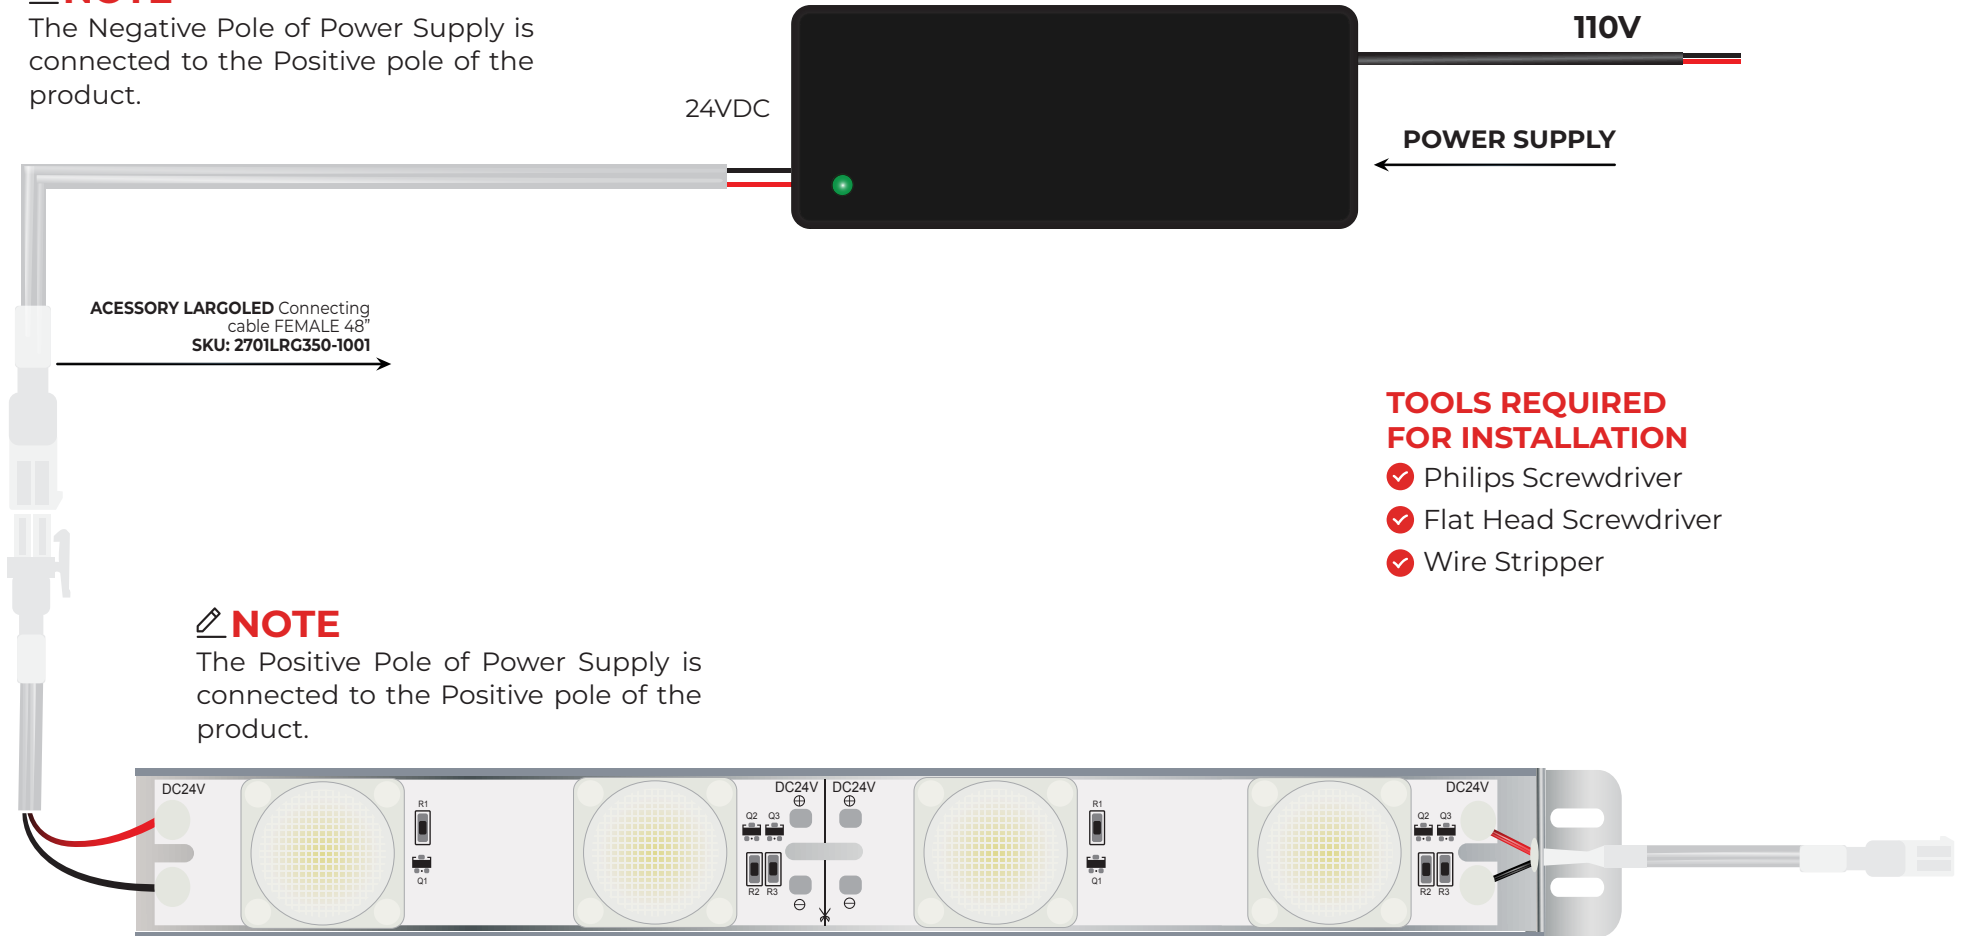

### **NOTE**

This diagram illustrates an example of a LIGHT BOX. Internal structure and specifications may vary according to each manufacturer. This example specifically demonstrates the applications and functionality of the **LARGO LED**.

## CONNECTION DIAGRAM

**NOTE**

The Negative Pole of Power Supply is connected to the Positive pole of the product.

24VDC

110V

POWER SUPPLY

ACCESSORY LARGOLED Connecting cable FEMALE 48" SKU: 2701LRG350-1001

**TOOLS REQUIRED FOR INSTALLATION**

- ✓ Philips Screwdriver
- ✓ Flat Head Screwdriver
- ✓ Wire Stripper

**NOTE**

The Positive Pole of Power Supply is connected to the Positive pole of the product.

**APPLICATION SAMPLES**