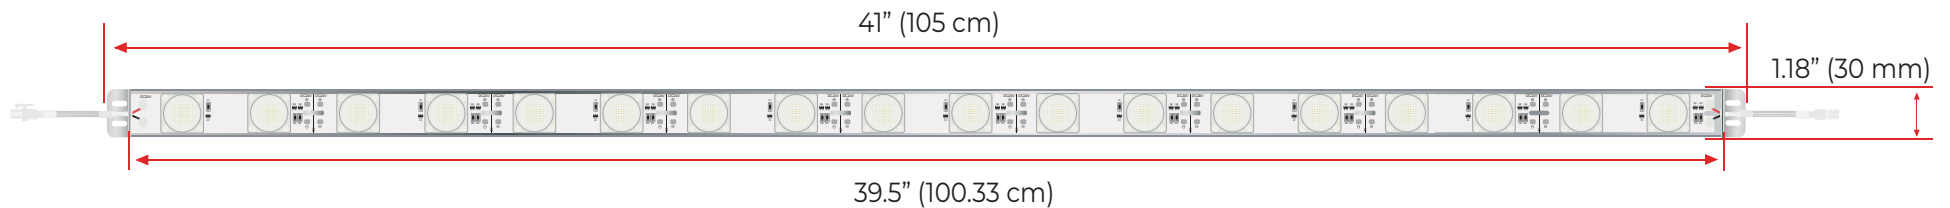

PRODUCT FEATURES AND SPECS

APPLICATIONS

Signboard light boxes, signage, advertising signs, decoration and other areas

MOUNTING METHOD

Thermally conductive adhesive or screw fixing.

- ✓ Single color available in 3 different temperatures, Cool, Warm, and Neutral white.
- ✓ Suitable for double-sided light boxes from 4" to 9" thick.
- ✓ High Power LED.
- ✓ Single or Two LEDs can be cut to suit different light box lengths.
- ✓ **Waterproof**

PRODUCT STRUCTURE

TOP VIEW