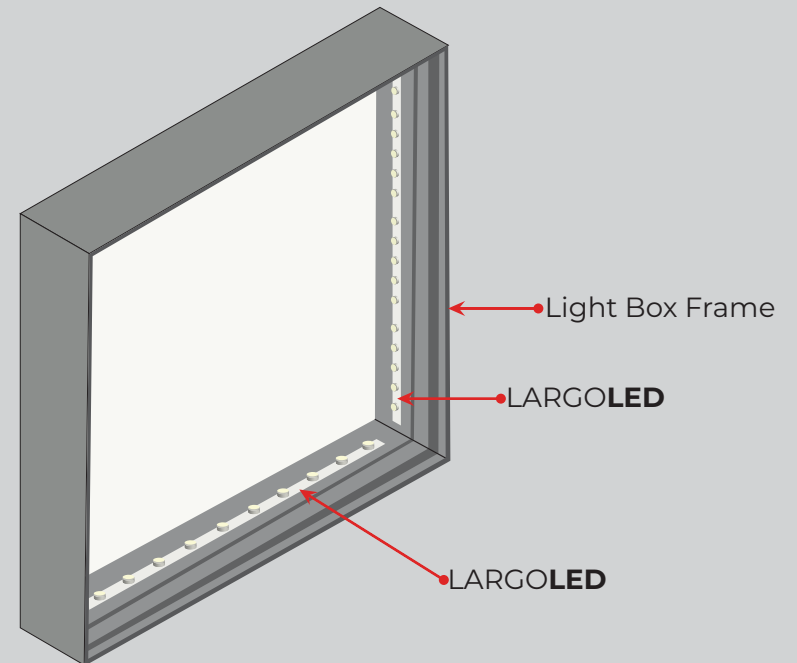

**SKU: 2701LRG350-1001**  
**LARGOLED** Connecting cable FEMALE 48" wire  
 can be used to daisy-chain

## LIGHT BOX SAMPLE DIAGRAM

### **NOTE**

This diagram illustrates an example of a LIGHT BOX. Internal structure and specifications may vary according to each manufacturer. This example specifically demonstrates the applications and functionality of the **LARGO LED**.