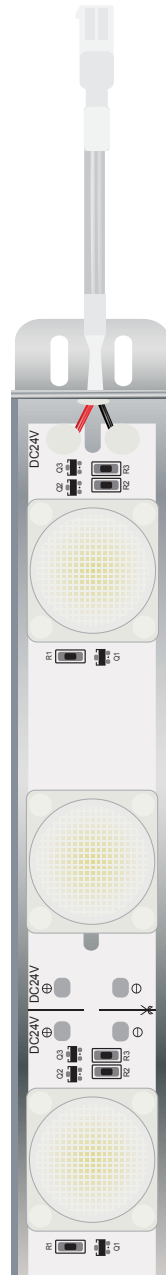

PRODUCT TECHNICAL SPECS

PRODUCT INFORMATION

LARGOLED 41" CW6500K IP65 HIH POWER LED BAR SURFACE-MOUNTED LED CHANNEL

SKU: 2800LRG251-1001
SIZE: 41" X 1.2" X 0.8"
COLOR LED: Cool White 6500K,
VOLTAGE: 24VDC
POWER: 27Watts
BEAM ANGLE: 10° x 45°
NUMBER OF LEDs: 18
RATING: IP65
UL LISTED : E363518

LARGOLED 36.7" CW6500K IP65 HIH POWER LED BAR SURFACE-MOUNTED LED CHANNEL

SKU: 2800LRG251-1002
SIZE: 36.7" X 1.2" X 0.8"
COLOR LED: Cool White 6500K
VOLTAGE: 24VDC
POWER: 24Watts
BEAM ANGLE: 10° x 45°
NUMBER OF LEDs: 16
RATING: IP65
UL LISTED : E363518